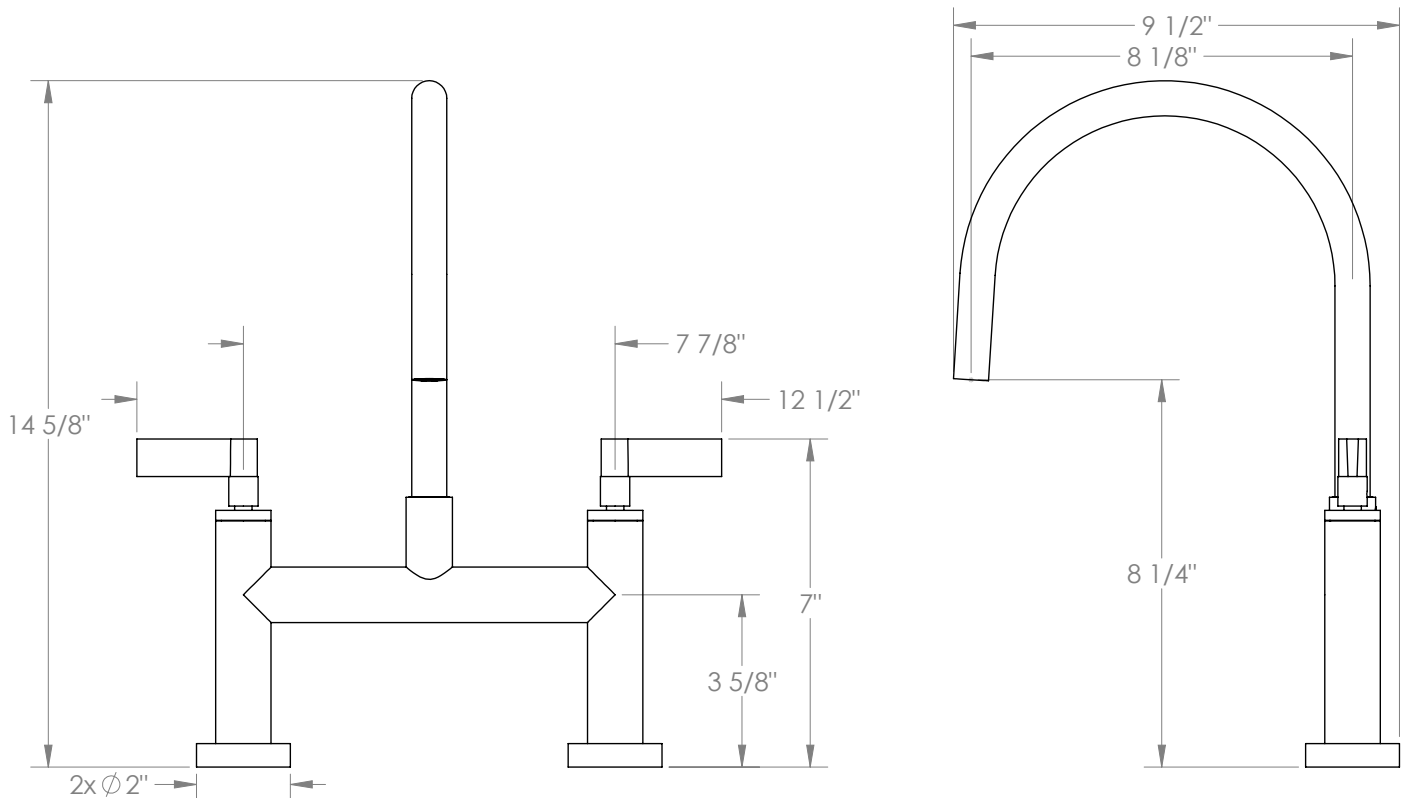

WATERMARK

BROOKLYN, NEW YORK

Blue
37-7.5G-BL2

Deck Mounted, Gooseneck, Bridge Kitchen
Faucet

- Fits Deck Up To 2" Thick
- Recommended Mounting Hole: 1-1/8"
- All Lead-Free Brass Construction
- Flow Rate: 1.75 GPM
- 1/4 Turn Ceramic Cartridge
- 360° Rotating Spout
- Professional Installation Required

Available in all finishes shown on the [Watermark Designs website](#)

Meets the applicable requirements of ASME A112.18.1-2005/CSA B125.1-05, entitled "Plumbing Supply Fittings".

Watermark Designs reserves the right to make revisions without notice to produce specifications. All product dimensions are nominal.