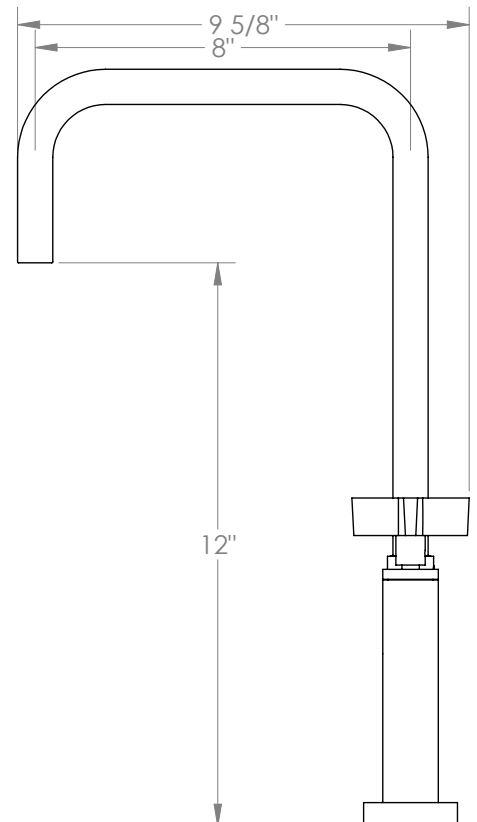

WATERMARK

BROOKLYN, NEW YORK

Blue
37-7.5-BL3

Deck Mounted, Bridge Kitchen Faucet

- Fits Deck Up To 2" Thick
- Recommended Mounting Hole: 1-1/8"
- All Lead-Free Brass Construction
- Flow Rate: 1.75 GPM
- 1/4 Turn Ceramic Cartridge
- 360° Rotating Spout
- Professional Installation Required

Available in all finishes shown on the [Watermark Designs website](#)

Meets the applicable requirements of ASME A112.18.1-2005/CSA B125.1-05, entitled "Plumbing Supply Fittings".

Watermark Designs reserves the right to make revisions without notice to produce specifications. All product dimensions are nominal.