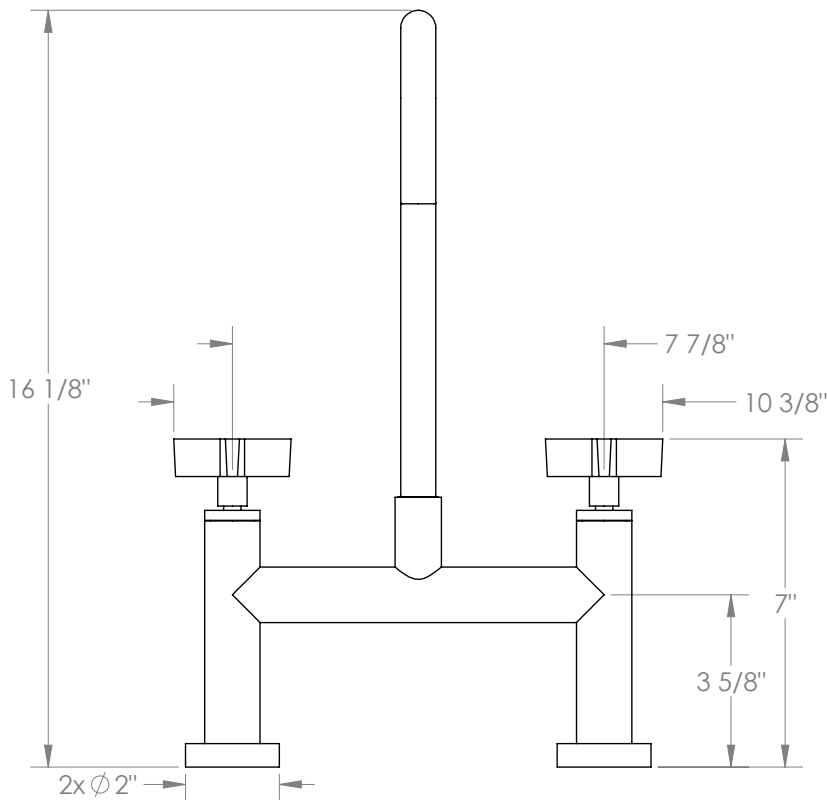

WATERMARK

BROOKLYN, NEW YORK

Blue
37-7.5-BL3

Deck Mounted, Bridge Kitchen Faucet

- Fits Deck Up To 2" Thick
- Recommended Mounting Hole: 1-1/8"
- All Lead-Free Brass Construction
- Flow Rate: 1.75 GPM
- 1/4 Turn Ceramic Cartridge
- 360° Rotating Spout
- Professional Installation Required

Available in all finishes shown on the [Watermark Designs website](#)

Meets the applicable requirements of ASME A112.18.1-2005/CSA B125.1-05, entitled "Plumbing Supply Fittings".

Watermark Designs reserves the right to make revisions without notice to produce specifications. All product dimensions are nominal.