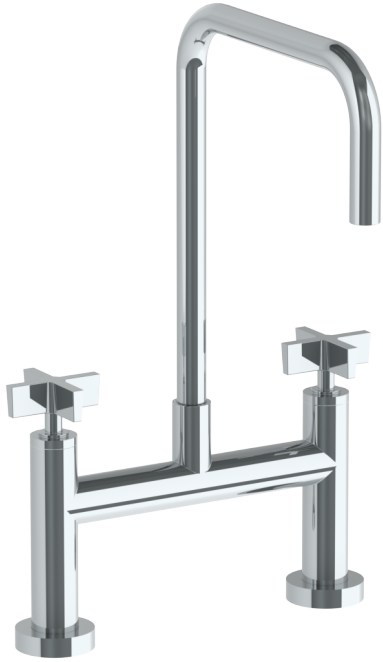

WATERMARK

BROOKLYN, NEW YORK

Blue
37-7.5-BL3

Deck Mounted, Bridge Kitchen Faucet

- Fits Deck Up To 2" Thick
- Recommended Mounting Hole: 1-1/8"
- All Lead-Free Brass Construction
- Flow Rate: 1.75 GPM
- 1/4 Turn Ceramic Cartridge
- 360° Rotating Spout
- Professional Installation Required

Available in all finishes shown on the [Watermark Designs website](#)

Meets the applicable requirements of ASME A112.18.1-2005/CSA B125.1-05, entitled "Plumbing Supply Fittings".

Watermark Designs reserves the right to make revisions without notice to produce specifications. All product dimensions are nominal.