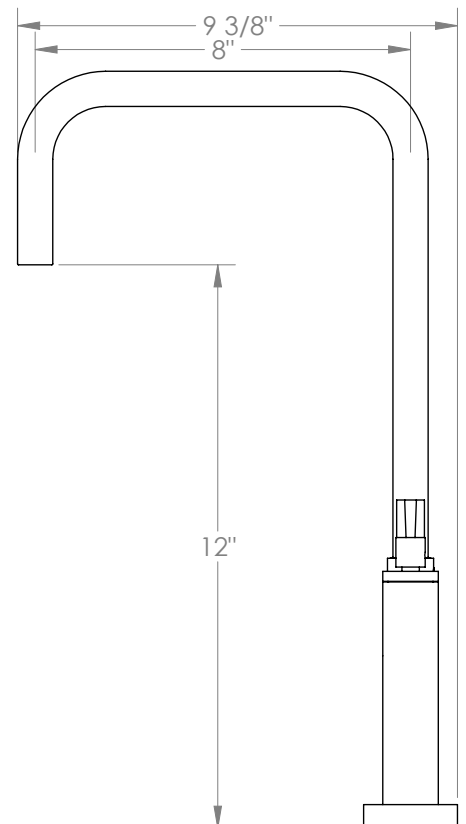

WATERMARK

BROOKLYN, NEW YORK

Blue
37-7.5-BL2

Deck Mounted, Bridge Kitchen Faucet

- Fits Deck Up To 2" Thick
- Recommended Mounting Hole: 1-1/8"
- All Lead-Free Brass Construction
- Flow Rate: 1.75 GPM
- 1/4 Turn Ceramic Cartridge
- 360° Rotating Spout
- Professional Installation Required

Available in all finishes shown on the [Watermark Designs website](#)

Meets the applicable requirements of ASME A112.18.1-2005/CSA B125.1-05, entitled "Plumbing Supply Fittings".

Watermark Designs reserves the right to make revisions without notice to produce specifications. All product dimensions are nominal.