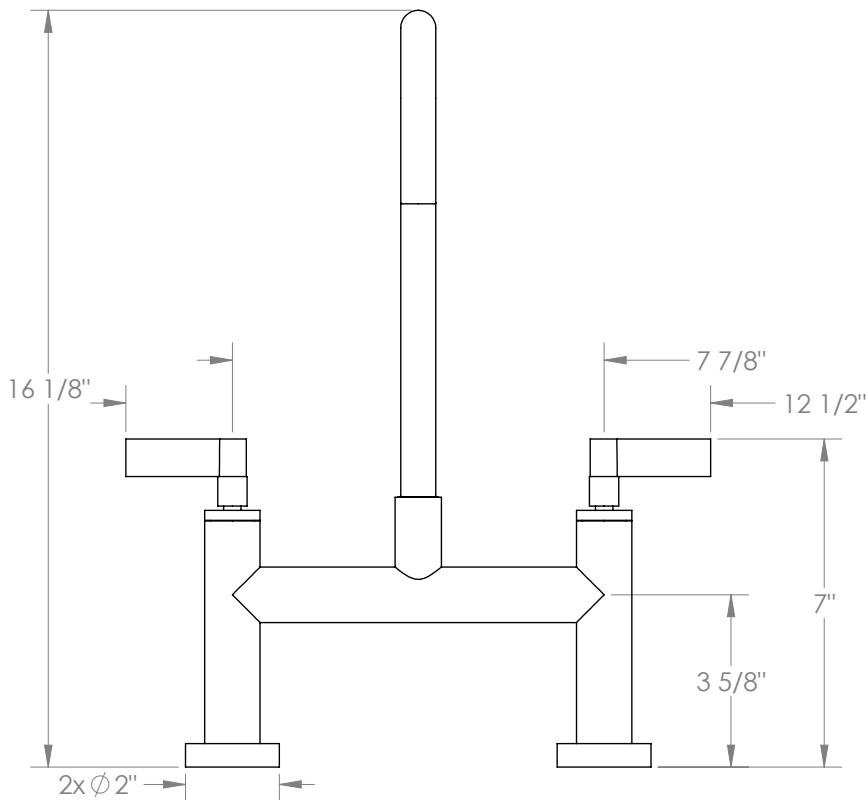

WATERMARK

BROOKLYN, NEW YORK

Blue
37-7.5-BL2

Deck Mounted, Bridge Kitchen Faucet

- Fits Deck Up To 2" Thick
- Recommended Mounting Hole: 1-1/8"
- All Lead-Free Brass Construction
- Flow Rate: 1.75 GPM
- 1/4 Turn Ceramic Cartridge
- 360° Rotating Spout
- Professional Installation Required

Available in all finishes shown on the [Watermark Designs website](#)

Meets the applicable requirements of ASME A112.18.1-2005/CSA B125.1-05, entitled "Plumbing Supply Fittings".

Watermark Designs reserves the right to make revisions without notice to produce specifications. All product dimensions are nominal.