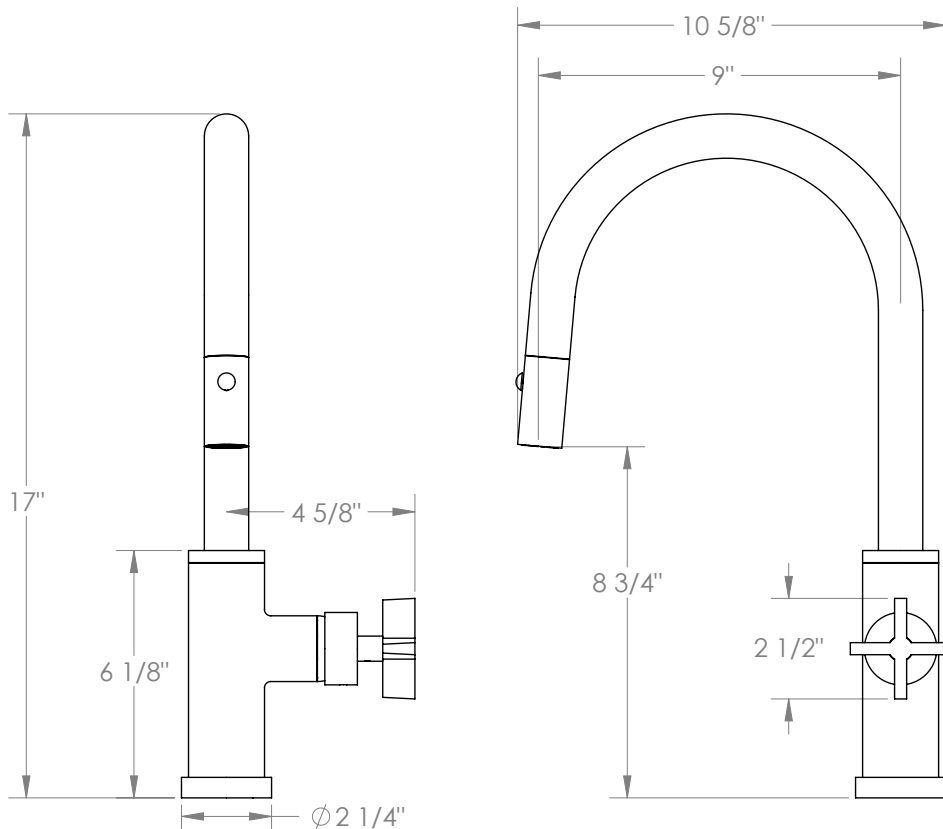

# WATERMARK

BROOKLYN, NEW YORK

*Blue*

**37-7.3PG4-BL3**

Deck Mounted, Gooseneck, Monoblock Kitchen  
Faucet with Pull Down Spray - Low Spout

- Pullout Hose Length: 14-16" (Final Length May Vary Depending on Spout Type)
- Fits Deck Up To 1-1/2" Thick
- Recommended Mounting Hole: 1-3/8"
- All Lead-Free Brass Construction
- Flow Rate: 1.75 GPM
- Ceramic Mixing Cartridge
- 2 Flow Patterns, Aerated and Spray, Controlled By One Button
- 360° Rotating Spout with Magnetic Docking for Spray
- Professional Installation Required

Available in all finishes shown on the [Watermark Designs website](https://www.watermark-designs.com)

Meets the applicable requirements of ASME A112.18.1-2005/CSA B125.1-05, entitled "Plumbing Supply Fittings".

Watermark Designs reserves the right to make revisions without notice to produce specifications. All product dimensions are nominal.

09/2023

350 Dewitt Ave. Brooklyn, NY 11207 USA | T: 1 718 257 2800 | F: 1 718 257 2144 | [customerservice@watermark-designs.com](mailto:customerservice@watermark-designs.com)