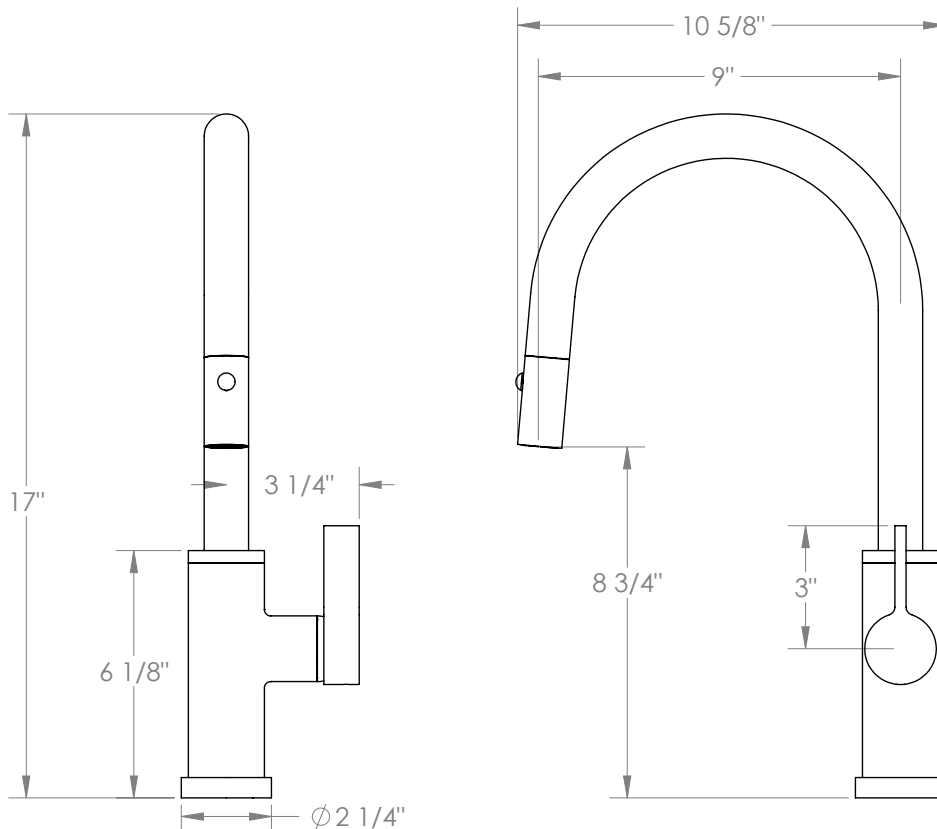

WATERMARK

BROOKLYN, NEW YORK

Blue

37-7.3PG4-BL2

Deck Mounted, Gooseneck, Monoblock Kitchen
Faucet with Pull Down Spray - Low Spout

- Pullout Hose Length: 14-16" (Final Length May Vary Depending on Spout Type)
- Fits Deck Up To 1-1/2" Thick
- Recommended Mounting Hole: 1-3/8"
- All Lead-Free Brass Construction
- Flow Rate: 1.75 GPM
- Ceramic Mixing Cartridge
- 2 Flow Patterns, Aerated and Spray, Controlled By One Button
- 360° Rotating Spout with Magnetic Docking for Spray
- Professional Installation Required

Available in all finishes shown on the [Watermark Designs website](https://www.watermark-designs.com)

Meets the applicable requirements of ASME A112.18.1-2005/CSA B125.1-05, entitled "Plumbing Supply Fittings".

Watermark Designs reserves the right to make revisions without notice to produce specifications. All product dimensions are nominal.

09/2023

350 Dewitt Ave. Brooklyn, NY 11207 USA | T: 1 718 257 2800 | F: 1 718 257 2144 | customerservice@watermark-designs.com