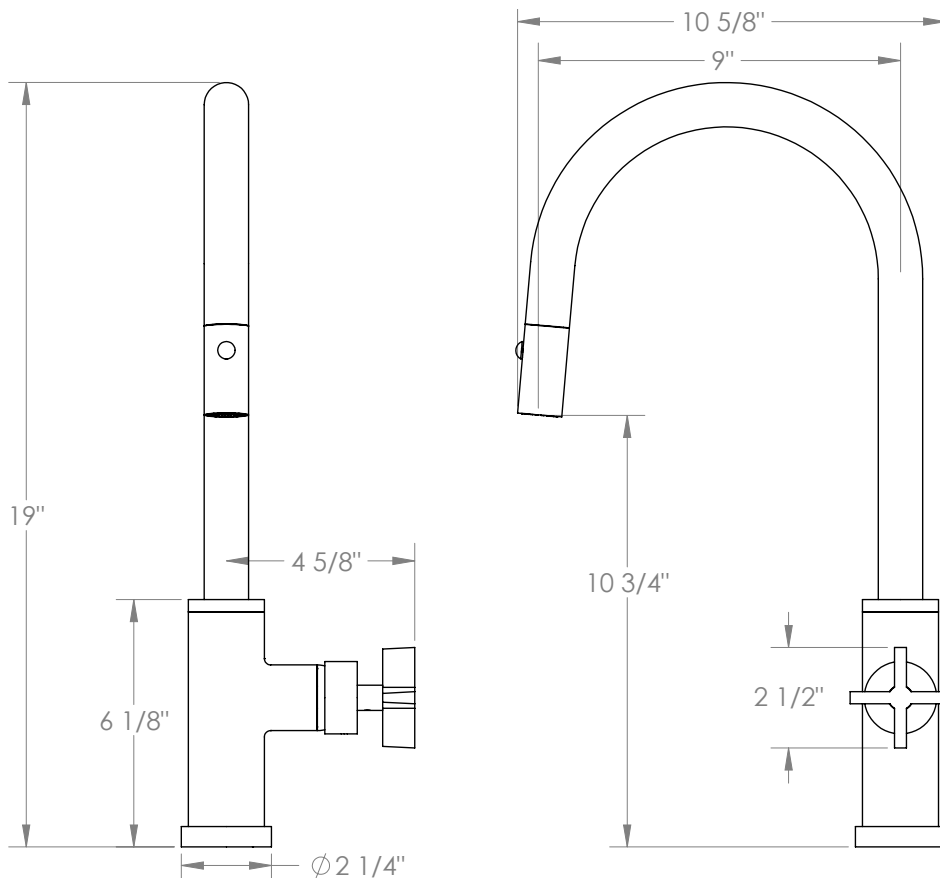

WATERMARK

BROOKLYN, NEW YORK

Blue

37-7.3PG2-BL3

Deck Mounted, Gooseneck, Monoblock Kitchen
Faucet with Pull Down Spray - High Spout

- Pullout Hose Length: 14-16" (Final Length May Vary Depending on Spout Type)
- Fits Deck Up To 1-1/2" Thick
- Recommended Mounting Hole: 1-3/8"
- All Lead-Free Brass Construction
- Flow Rate: 1.75 GPM
- Ceramic Mixing Cartridge
- 2 Flow Patterns, Aerated and Spray, Controlled By One Button
- 360° Rotating Spout with Magnetic Docking for Spray
- Professional Installation Required

Available in all finishes shown on the [Watermark Designs website](https://www.watermark-designs.com)

Meets the applicable requirements of ASME A112.18.1-2005/CSA B125.1-05, entitled "Plumbing Supply Fittings".

Watermark Designs reserves the right to make revisions without notice to produce specifications. All product dimensions are nominal.

09/2023

350 Dewitt Ave. Brooklyn, NY 11207 USA | T: 1 718 257 2800 | F: 1 718 257 2144 | customerservice@watermark-designs.com