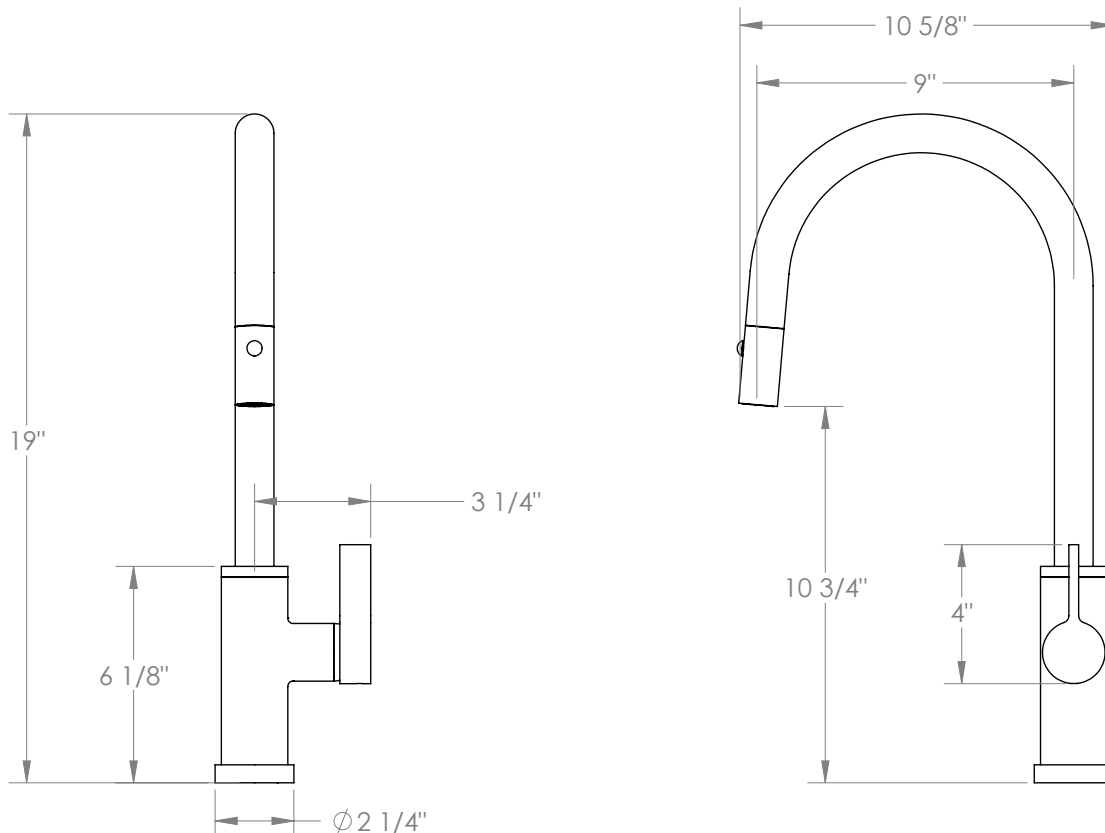

# WATERMARK

BROOKLYN, NEW YORK

Available in all finishes shown on the [Watermark Designs website](https://www.watermark-designs.com)

*Blue*

**37-7.3PG2-BL2**

Deck Mounted, Gooseneck, Monoblock Kitchen  
Faucet with Pull Down Spray - High Spout

- Pullout Hose Length: 14-16" (Final Length May Vary Depending on Spout Type)
- Fits Deck Up To 1-1/2" Thick
- Recommended Mounting Hole: 1-3/8"
- All Lead-Free Brass Construction
- Flow Rate: 1.75 GPM
- Ceramic Mixing Cartridge
- 2 Flow Patterns, Aerated and Spray, Controlled By One Button
- 360° Rotating Spout with Magnetic Docking for Spray
- Professional Installation Required

Meets the applicable requirements of ASME A112.18.1-2005/CSA B125.1-05, entitled "Plumbing Supply Fittings".

Watermark Designs reserves the right to make revisions without notice to produce specifications. All product dimensions are nominal.