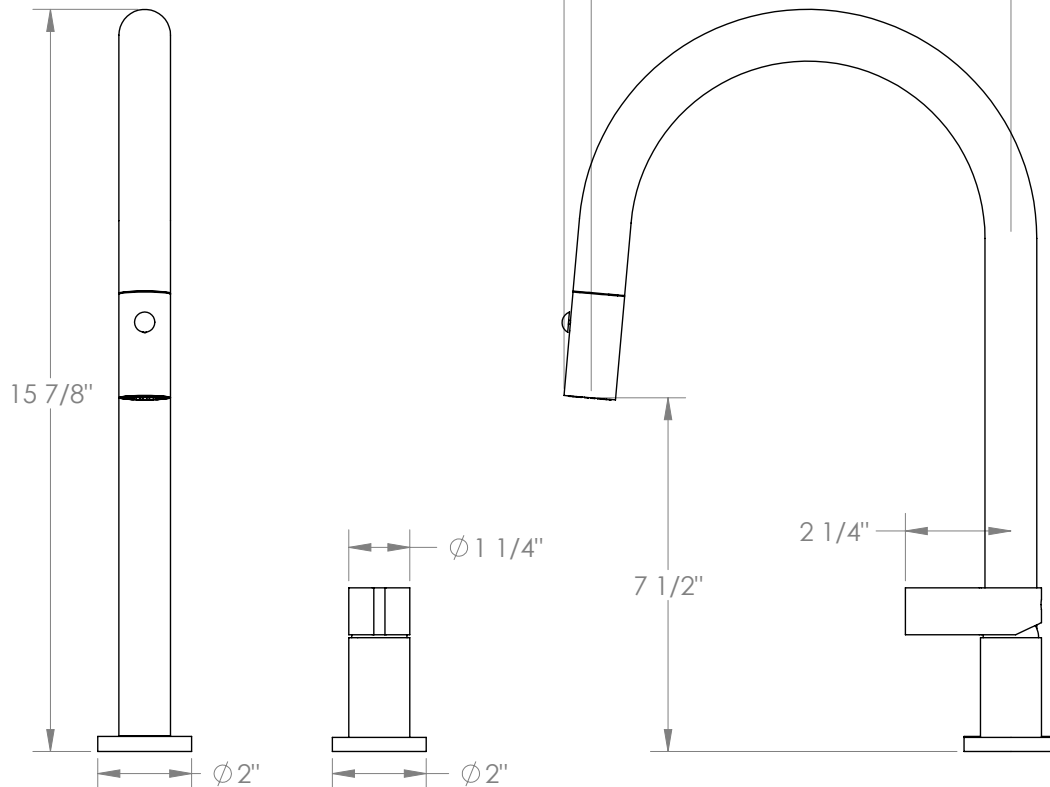

WATERMARK

BROOKLYN, NEW YORK

Blue

37-7.1.3PG2-BL2V

Deck Mounted, Single Handle, Gooseneck
Faucet with Pull Down Spray - High Spout

- Pullout Hose Length: 14-16" (Final Length May Vary Depending on Spout Type)
- Fits Deck Up To 2-1/2" Thick
- Recommended Mounting Hole: 1-3/8"
- All Lead-Free Brass Construction
- Flow Rate: 1.75 GPM
- Ceramic Mixing Cartridge
- 2 Flow Patterns, Aerated and Spray, Controlled By One Button
- 360° Rotating Spout with Magnetic Docking for Spray
- Professional Installation Required

Available in all finishes shown on the [Watermark Designs website](https://www.watermark-designs.com)

Meets the applicable requirements of ASME A112.18.1-2005/CSA B125.1-05, entitled "Plumbing Supply Fittings".

Watermark Designs reserves the right to make revisions without notice to produce specifications. All product dimensions are nominal.

09/2023

350 Dewitt Ave. Brooklyn, NY 11207 USA | T: 1 718 257 2800 | F: 1 718 257 2144 | customerservice@watermark-designs.com