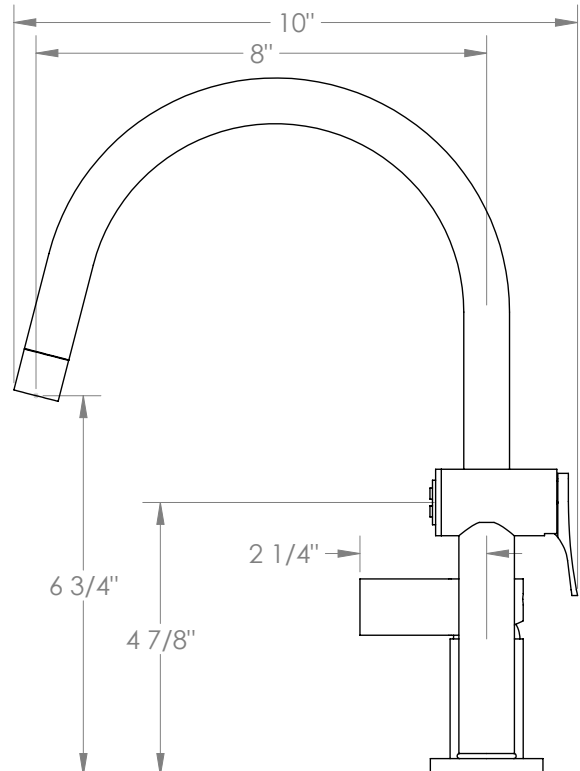

# WATERMARK

BROOKLYN, NEW YORK

*Blue*

**37-7.1.3GA-BL2V**

Deck Mounted, Single Handle, Gooseneck  
Faucet with Side Spray

- Side Spray Hose Length: 50" (Final Length May Vary)
- Fits Deck Up To 1-3/4" Thick
- Recommended Mounting Hole: 1-3/8"
- All Lead-Free Brass Construction
- Flow Rate: 1.75 GPM
- Ceramic Mixing Cartridge
- 360° Rotating Spout
- Professional Installation Required

Available in all finishes shown on the [Watermark Designs website](https://www.watermark-designs.com)

Meets the applicable requirements of ASME A112.18.1-2005/CSA B125.1-05, entitled "Plumbing Supply Fittings".

Watermark Designs reserves the right to make revisions without notice to produce specifications. All product dimensions are nominal.

09/2023

350 Dewitt Ave. Brooklyn, NY 11207 USA | T: 1 718 257 2800 | F: 1 718 257 2144 | [customerservice@watermark-designs.com](mailto:customerservice@watermark-designs.com)