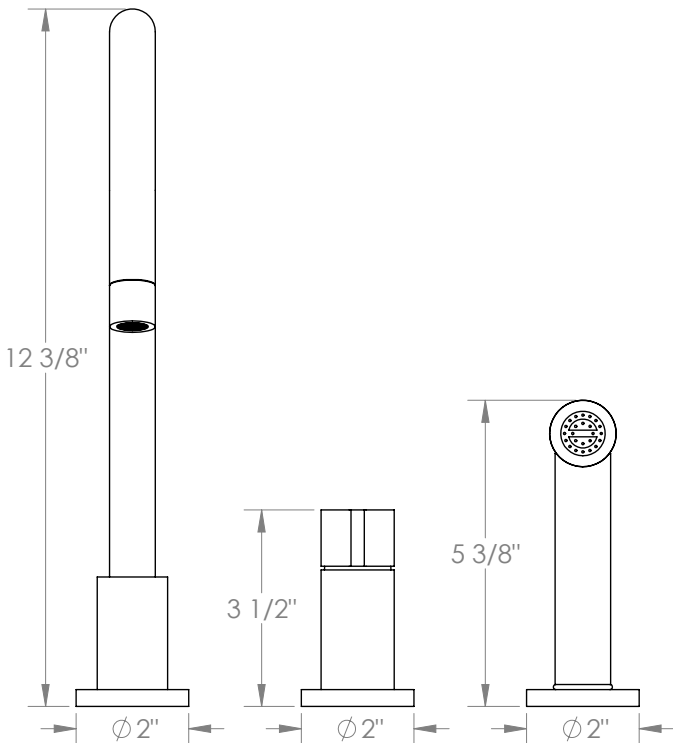

# WATERMARK

BROOKLYN, NEW YORK

*Blue*

**37-7.1.3GA-BL2V**

Deck Mounted, Single Handle, Gooseneck  
Faucet with Side Spray

- Side Spray Hose Length: 50" (Final Length May Vary)
- Fits Deck Up To 1-3/4" Thick
- Recommended Mounting Hole: 1-3/8"
- All Lead-Free Brass Construction
- Flow Rate: 1.75 GPM
- Ceramic Mixing Cartridge
- 360° Rotating Spout
- Professional Installation Required

Available in all finishes shown on the [Watermark Designs website](https://www.watermark-designs.com)

Meets the applicable requirements of ASME A112.18.1-2005/CSA B125.1-05, entitled "Plumbing Supply Fittings".

Watermark Designs reserves the right to make revisions without notice to produce specifications. All product dimensions are nominal.

09/2023

350 Dewitt Ave. Brooklyn, NY 11207 USA | T: 1 718 257 2800 | F: 1 718 257 2144 | [customerservice@watermark-designs.com](mailto:customerservice@watermark-designs.com)