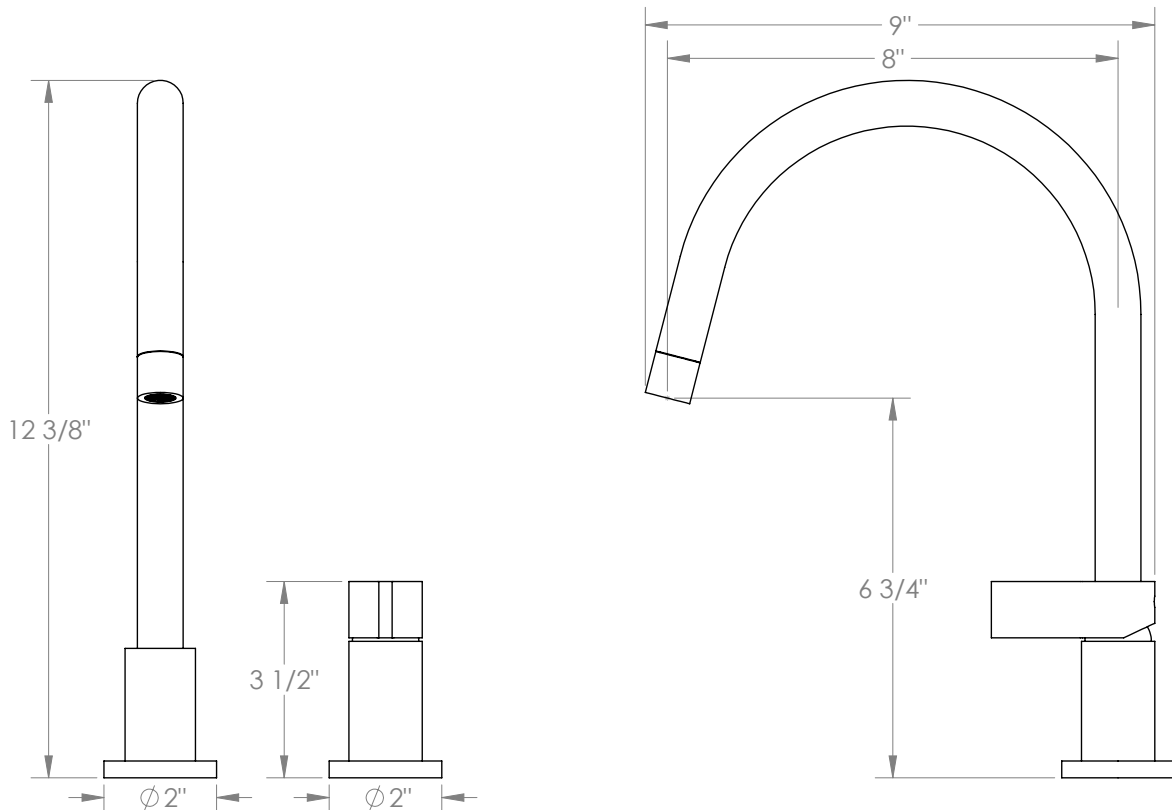

WATERMARK

BROOKLYN, NEW YORK

Blue

37-7.1.3G-BL2V

Deck Mounted, Single Handle, Gooseneck
Faucet

- Fits Deck Up To 3" Thick
- Recommended Mounting Hole: 1-3/8"
- All Lead-Free Brass Construction
- Flow Rate: 1.75 GPM
- Ceramic Mixing Cartridge
- 360° Rotating Spout
- Professional Installation Required

Available in all finishes shown on the [Watermark Designs website](#)

Meets the applicable requirements of ASME A112.18.1-2005/CSA B125.1-05, entitled "Plumbing Supply Fittings".

Watermark Designs reserves the right to make revisions without notice to produce specifications. All product dimensions are nominal.