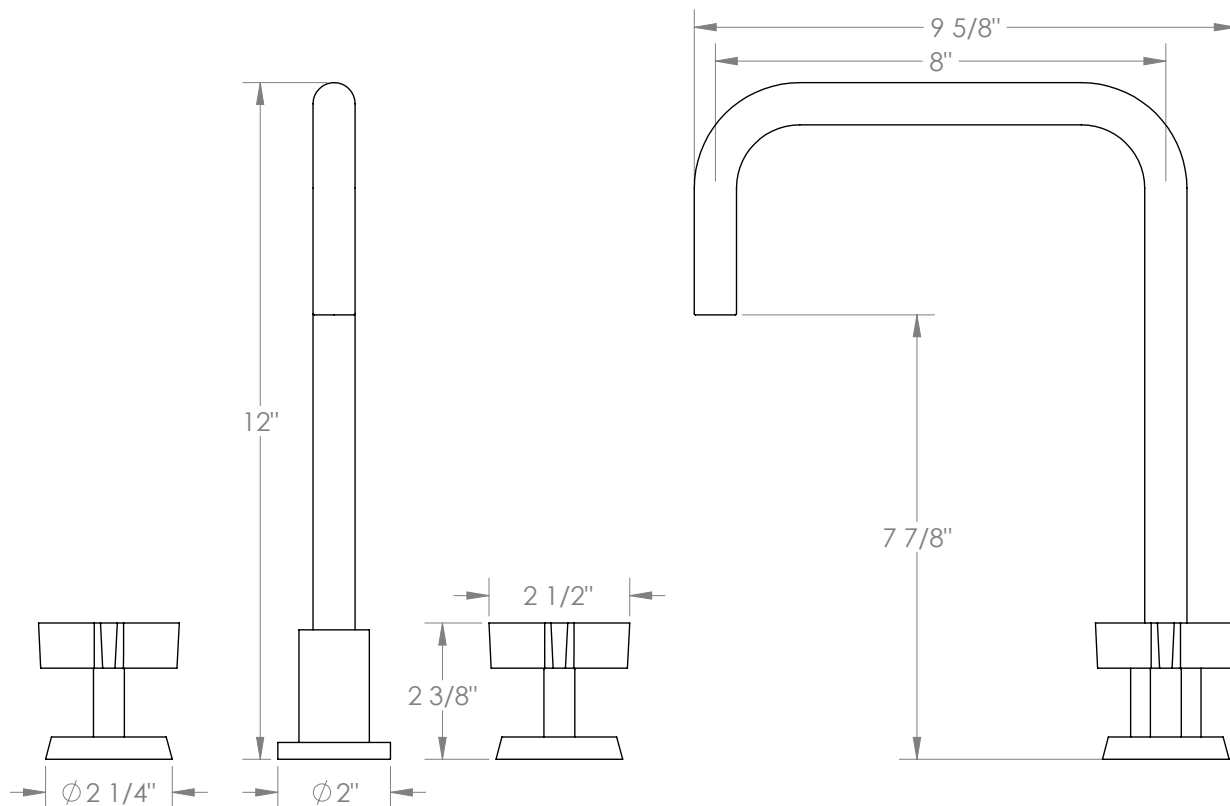

WATERMARK

BROOKLYN, NEW YORK

Blue
37-7-BL3

Deck Mounted, Two Handle Faucet

- Fits Deck Up To 3" Thick
- Recommended Mounting Hole: 1-3/8"
- All Lead-Free Brass Construction
- Flow Rate: 1.75 GPM
- 1/4 Turn Ceramic Cartridge
- 360° Rotating Spout
- Professional Installation Required

Available in all finishes shown on the [Watermark Designs website](#)

Meets the applicable requirements of ASME A112.18.1-2005/CSA B125.1-05, entitled "Plumbing Supply Fittings".

Watermark Designs reserves the right to make revisions without notice to produce specifications. All product dimensions are nominal.