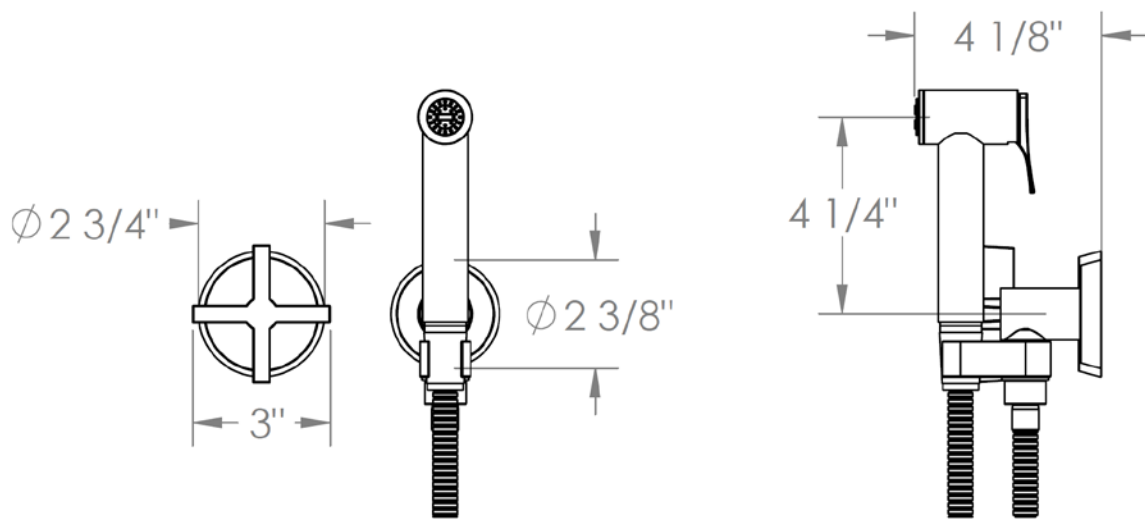

37-4.4-BL3

Wall Mounted Bidet Spray Set
Includes Progressive Mixer and 49" Hose
Requires single handle valve SS-SHV1.2

Meets the applicable requirements of ASME A112.18.1-2005/CSA B125.1-05, entitled "Plumbing Supply Fittings"