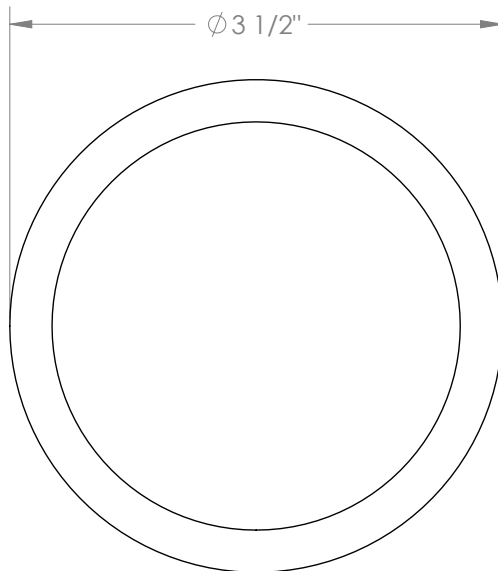

# WATERMARK

BROOKLYN, NEW YORK

Zen

**36-WTRTP-WM**

Wall Mounted Trim with Faceplate

- For use with the: SS-TS200-C, SS-TS200-H, SS-TS150-C, SS-TS150-H, SS-WD2, SS-WD3, SS-VCWD2, or SS-VCWD3 concealed rough
- Professional Installation Required

Available in all finishes shown on the [Watermark Designs website](#)

Please refer to  
second page for  
handle dimensions

Meets the applicable requirements of ASME A112.18.1-2005/CSA B125.1-05, entitled "Plumbing Supply Fittings".