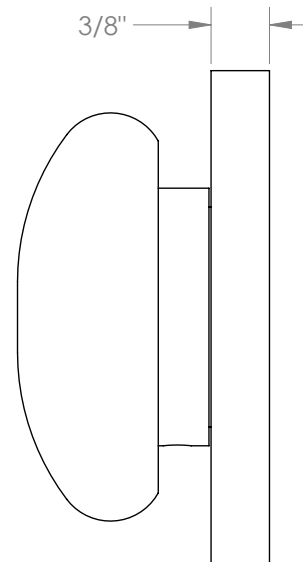

# WATERMARK

BROOKLYN, NEW YORK

Zen

**36-WTRTP-WM**

Wall Mounted Trim with Faceplate

- For use with the: SS-TS200-C, SS-TS200-H, SS-TS150-C, SS-TS150-H, SS-WD2, SS-WD3, SS-VCWD2, or SS-VCWD3 concealed rough
- Professional Installation Required

Available in all finishes shown on the [Watermark Designs website](#)

Please refer to  
second page for  
handle dimensions

Meets the applicable requirements of ASME A112.18.1-2005/CSA B125.1-05, entitled "Plumbing Supply Fittings".