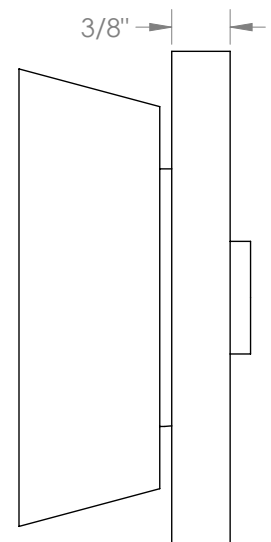

Please refer to
second page for
handle dimensions

Meets the applicable requirements of ASME A112.18.1-2005/CSA B125.1-05, entitled "Plumbing Supply Fittings".

Watermark Designs reserves the right to make revisions without notice to produce specifications. All product dimensions are nominal.

03/2022

350 Dewitt Ave. Brooklyn, NY 11207 USA | T: 1 718 257 2800 | F: 1 718 257 2144 | customerservice@watermark-designs.com