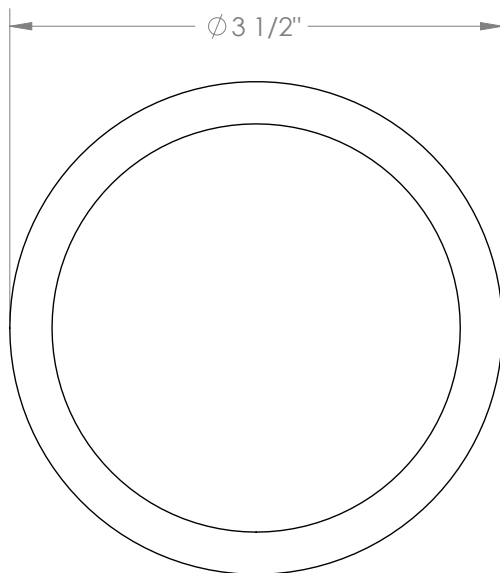

WATERMARK

BROOKLYN, NEW YORK

Zen 36-WTRTP-MM

Wall Mounted Trim with Faceplate

- For use with the: SS-TS200-C, SS-TS200-H, SS-TS150-C, SS-TS150-H, SS-WD2, SS-WD3, SS-VCWD2, or SS-VCWD3 concealed rough
- Professional Installation Required

Available in all finishes shown on the [Watermark Designs website](#)

Please refer to
second page for
handle dimensions

Meets the applicable requirements of ASME A112.18.1-2005/CSA B125.1-05, entitled "Plumbing Supply Fittings".