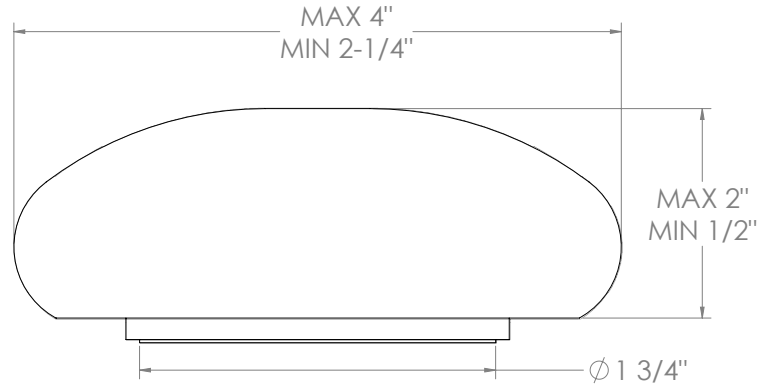

WATERMARK

BROOKLYN, NEW YORK

Rock Handles:

Harvest Dark (HD)

Harvest Light (HL)

Mountain Morning (MM)

Winter Morning (WM)

NOTE: Each rock handle is a natural stone handpicked from the pristine shores of the Great Lakes. Each one is unique and will not be identical to another, though we try to pair the most similar ones. The dimensions shown here are only to be used as a guide.