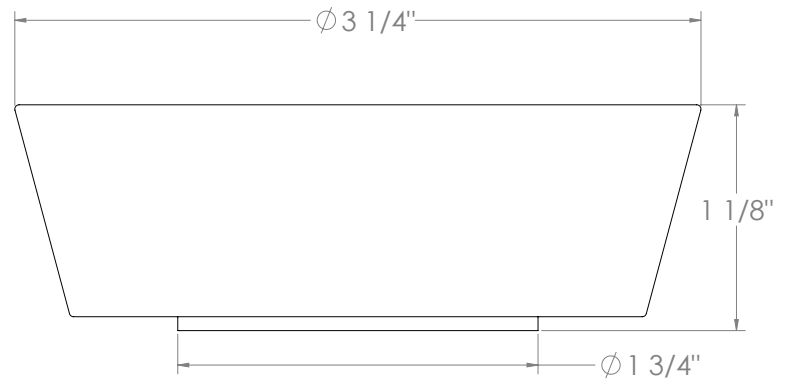

Stone Handles: