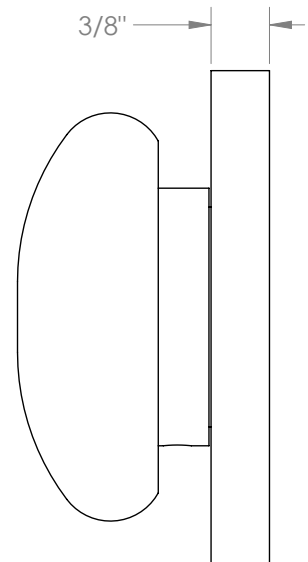

WATERMARK

BROOKLYN, NEW YORK

Zen 36-WTRTP-MM

Wall Mounted Trim with Faceplate

- For use with the: SS-TS200-C, SS-TS200-H, SS-TS150-C, SS-TS150-H, SS-WD2, SS-WD3, SS-VCWD2, or SS-VCWD3 concealed rough
- Professional Installation Required

Available in all finishes shown on the [Watermark Designs website](#)

Please refer to
second page for
handle dimensions

Meets the applicable requirements of ASME A112.18.1-2005/CSA B125.1-05, entitled "Plumbing Supply Fittings".