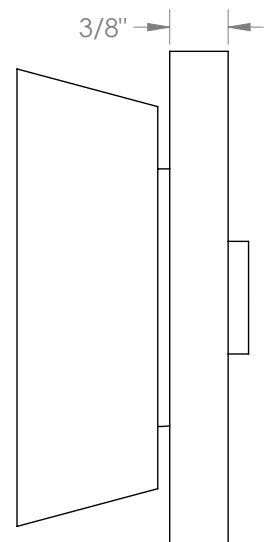

WATERMARK

BROOKLYN, NEW YORK

Zen 36-WTRTP-HO

Wall Mounted Trim with Faceplate

- For use with the: SS-TS200-C, SS-TS200-H, SS-TS150-C, SS-TS150-H, SS-WD2, SS-WD3, SS-VCWD2, or SS-VCWD3 concealed rough
- Professional Installation Required

Available in all finishes shown on the [Watermark Designs website](#)

Please refer to
second page for
handle dimensions

Meets the applicable requirements of ASME A112.18.1-2005/CSA B125.1-05, entitled "Plumbing Supply Fittings".