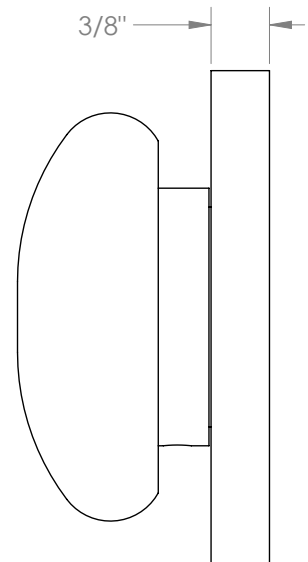

## Zen 36-WTRTP-HL

Wall Mounted Trim with Faceplate

- For use with the: SS-TS200-C, SS-TS200-H, SS-TS150-C, SS-TS150-H, SS-WD2, SS-WD3, SS-VCWD2, or SS-VCWD3 concealed rough
- Professional Installation Required

Available in all finishes shown on the [Watermark Designs website](#)

Please refer to  
second page for  
handle dimensions

Meets the applicable requirements of ASME A112.18.1-2005/CSA B125.1-05, entitled "Plumbing Supply Fittings".