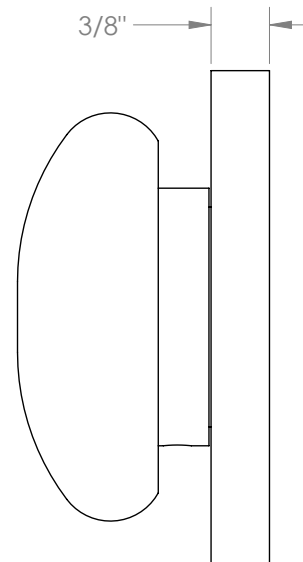

WATERMARK

BROOKLYN, NEW YORK

Zen 36-WTRTP-HD

Wall Mounted Trim with Faceplate

- For use with the: SS-TS200-C, SS-TS200-H, SS-TS150-C, SS-TS150-H, SS-WD2, SS-WD3, SS-VCWD2, or SS-VCWD3 concealed rough
- Professional Installation Required

Available in all finishes shown on the [Watermark Designs website](#)

Please refer to
second page for
handle dimensions

Meets the applicable requirements of ASME A112.18.1-2005/CSA B125.1-05, entitled "Plumbing Supply Fittings".