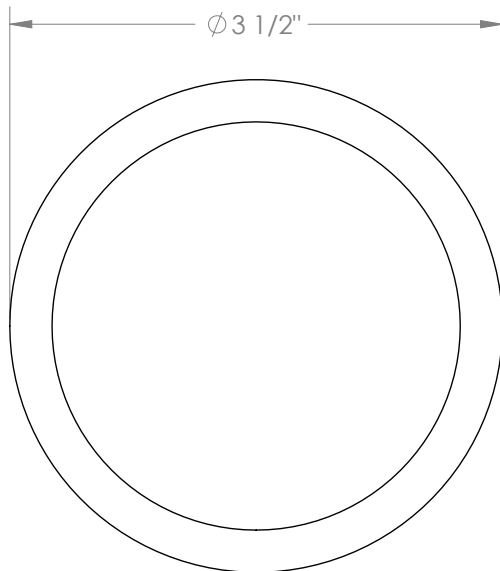

WATERMARK

BROOKLYN, NEW YORK

Zen 36-WTRTP-HD

Wall Mounted Trim with Faceplate

- For use with the: SS-TS200-C, SS-TS200-H, SS-TS150-C, SS-TS150-H, SS-WD2, SS-WD3, SS-VCWD2, or SS-VCWD3 concealed rough
- Professional Installation Required

Available in all finishes shown on the [Watermark Designs website](#)

Please refer to
second page for
handle dimensions

Meets the applicable requirements of ASME A112.18.1-2005/CSA B125.1-05, entitled "Plumbing Supply Fittings".