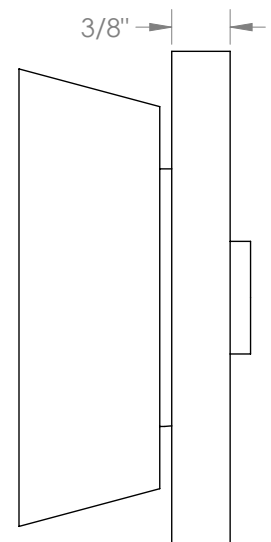

WATERMARK

BROOKLYN, NEW YORK

Zen 36-WTRTP-CM

Wall Mounted Trim with Faceplate

- For use with the: SS-TS200-C, SS-TS200-H, SS-TS150-C, SS-TS150-H, SS-WD2, SS-WD3, SS-VCWD2, or SS-VCWD3 concealed rough
- Professional Installation Required

Available in all finishes shown on the [Watermark Designs website](#)

Please refer to
second page for
handle dimensions

Meets the applicable requirements of ASME A112.18.1-2005/CSA B125.1-05, entitled "Plumbing Supply Fittings".