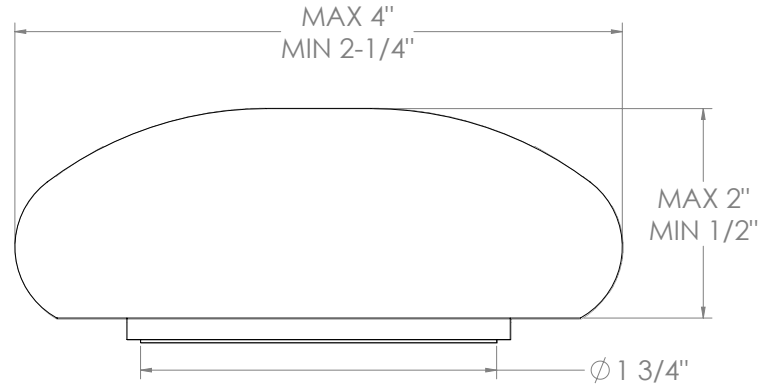

WATERMARK

BROOKLYN, NEW YORK

Zen 36-WTRTP-CM

Wall Mounted Trim with Faceplate

- For use with the: SS-TS200-C, SS-TS200-H, SS-TS150-C, SS-TS150-H, SS-WD2, SS-WD3, SS-VCWD2, or SS-VCWD3 concealed rough
- Professional Installation Required

WATERMARK

BROOKLYN, NEW YORK

Rock Handles:

Harvest Dark (HD)

Harvest Light (HL)

Mountain Morning (MM)

Winter Morning (WM)

NOTE: Each rock handle is a natural stone handpicked from the pristine shores of the Great Lakes. Each one is unique and will not be identical to another, though we try to pair the most similar ones. The dimensions shown here are only to be used as a guide.