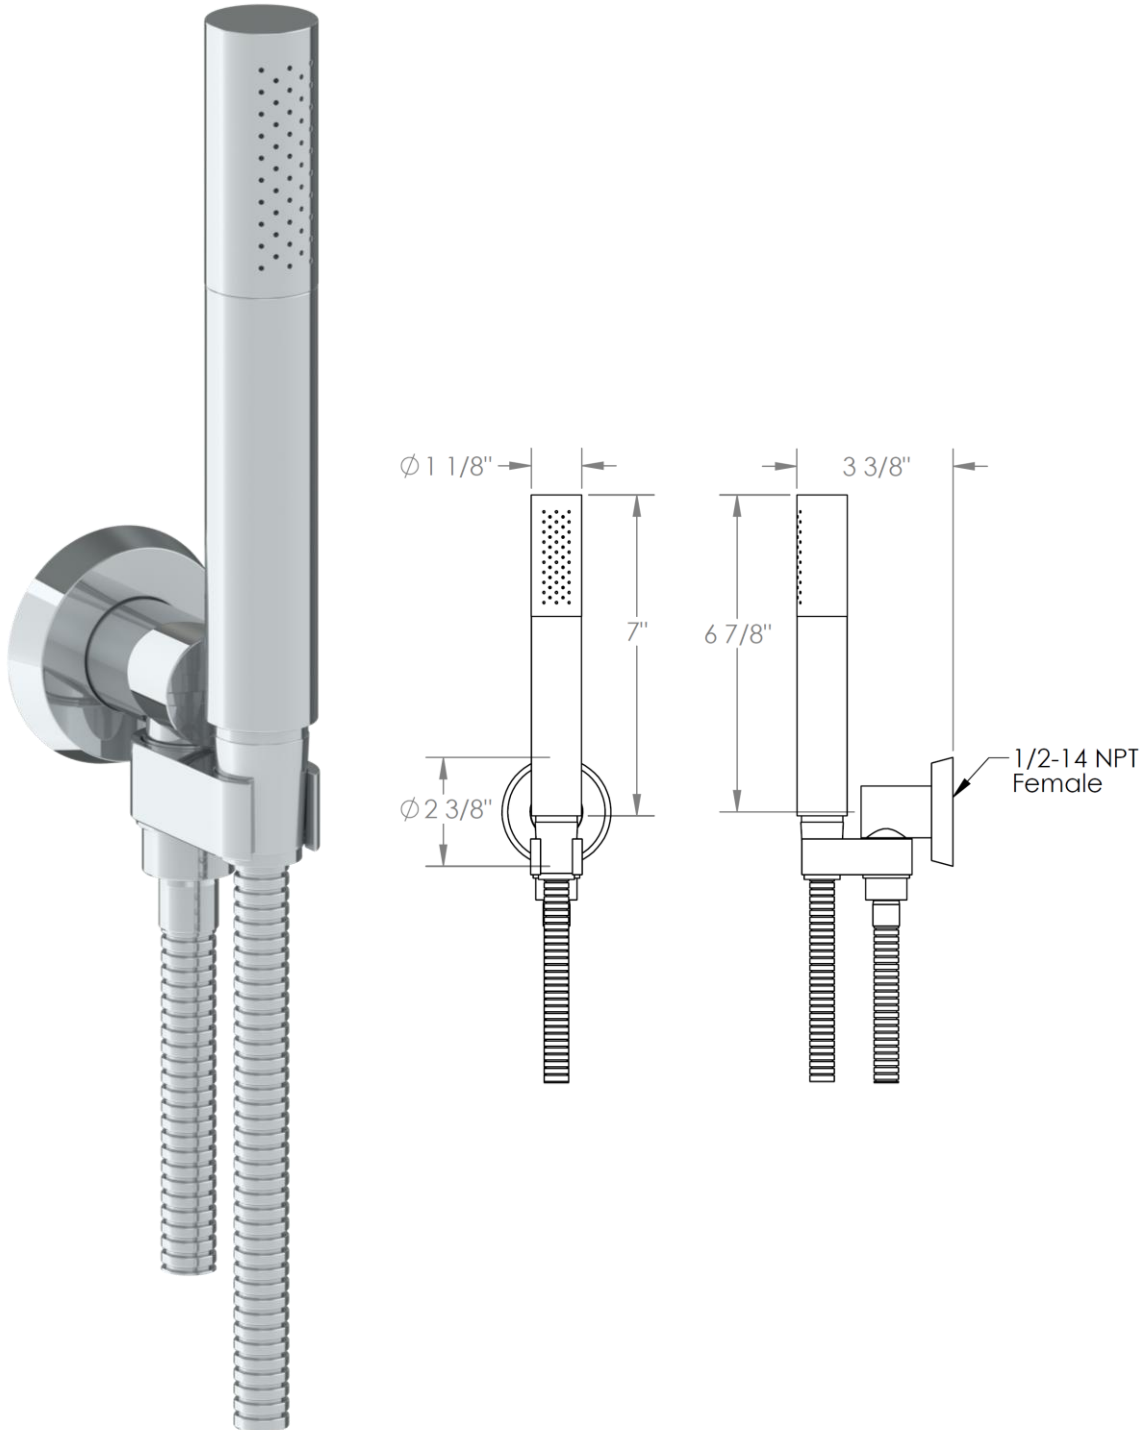

### 36-HSHK3

Wall Mounted Hand Shower Set  
Includes Slim Hand Shower and 69" Hose  
Flow Rate: 1.75 GPM

Meets the applicable requirements of ASME A112.18.1-2005/CSA B125.1-05, entitled "Plumbing Supply Fittings"