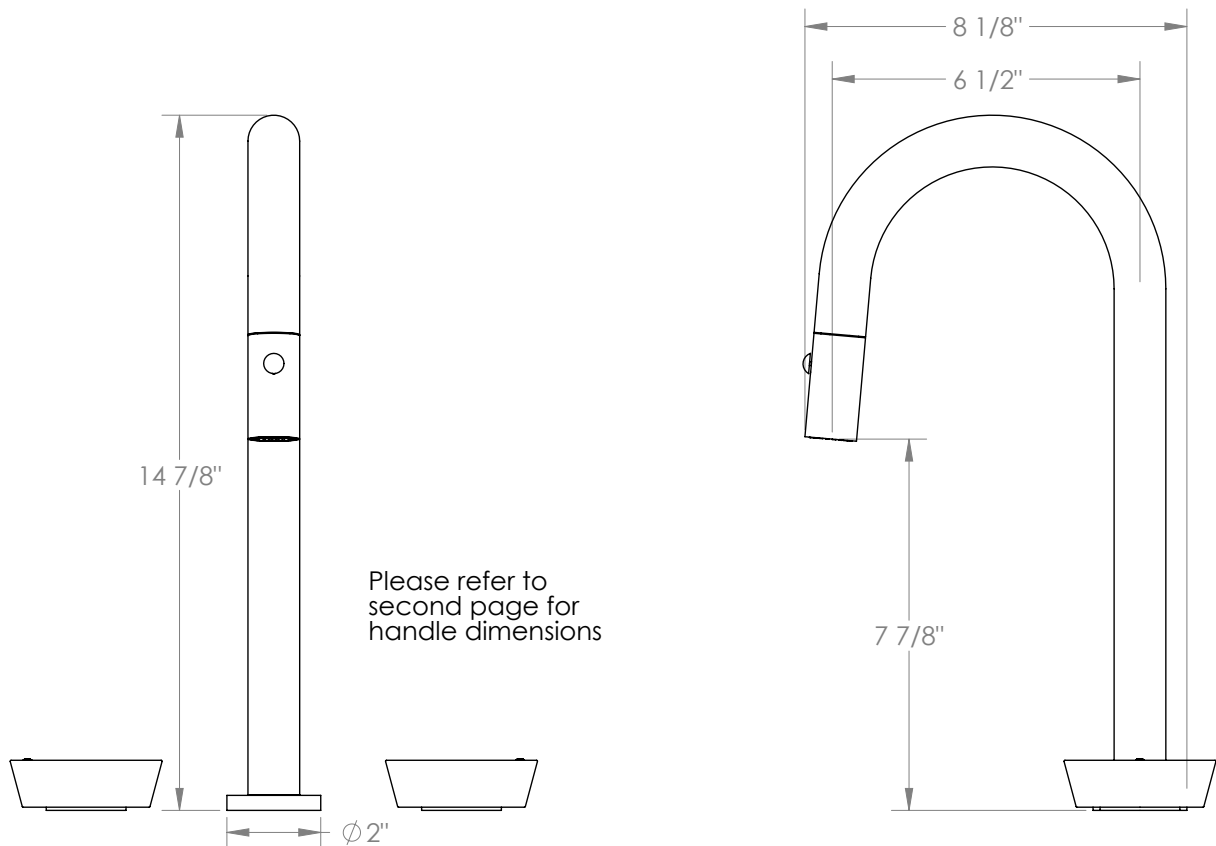

WATERMARK

BROOKLYN, NEW YORK

Zen 36-9PG4-WM

Deck Mounted, Two Handle, Gooseneck Kitchen
Prep Faucet with Pull Down Spray

- Pullout Hose Length: 14-16" (Final Length May Vary Depending on Spout Type)
- Fits Deck Up To 2-1/2" Thick
- Recommended Mounting Hole: 1-3/8"
- All Lead-Free Brass Construction
- Flow Rate: 1.75 GPM
- 1/4 Turn Ceramic Cartridge
- 2 Flow Patterns, Aerated and Spray, Controlled By One Button
- 360° Rotating Spout with Magnetic Docking for Spray
- Professional Installation Required

Available in all finishes shown on the [Watermark Designs website](https://www.watermark-designs.com)

Meets the applicable requirements of ASME A112.18.1-2005/CSA B125.1-05, entitled "Plumbing Supply Fittings".