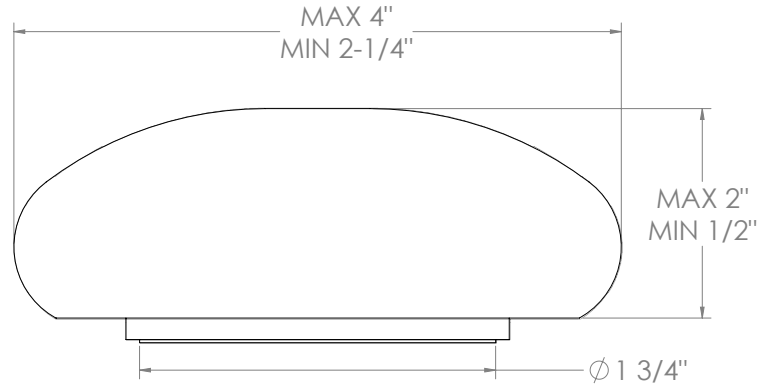

WATERMARK

BROOKLYN, NEW YORK

Zen 36-9PG4-WM

Deck Mounted, Two Handle, Gooseneck Kitchen
Prep Faucet with Pull Down Spray

- Pullout Hose Length: 14-16" (Final Length May Vary Depending on Spout Type)
- Fits Deck Up To 2-1/2" Thick
- Recommended Mounting Hole: 1-3/8"
- All Lead-Free Brass Construction
- Flow Rate: 1.75 GPM
- 1/4 Turn Ceramic Cartridge
- 2 Flow Patterns, Aerated and Spray, Controlled By One Button
- 360° Rotating Spout with Magnetic Docking for Spray
- Professional Installation Required

WATERMARK

BROOKLYN, NEW YORK

Rock Handles:

Harvest Dark (HD)

Harvest Light (HL)

Mountain Morning (MM)

Winter Morning (WM)

NOTE: Each rock handle is a natural stone handpicked from the pristine shores of the Great Lakes. Each one is unique and will not be identical to another, though we try to pair the most similar ones. The dimensions shown here are only to be used as a guide.