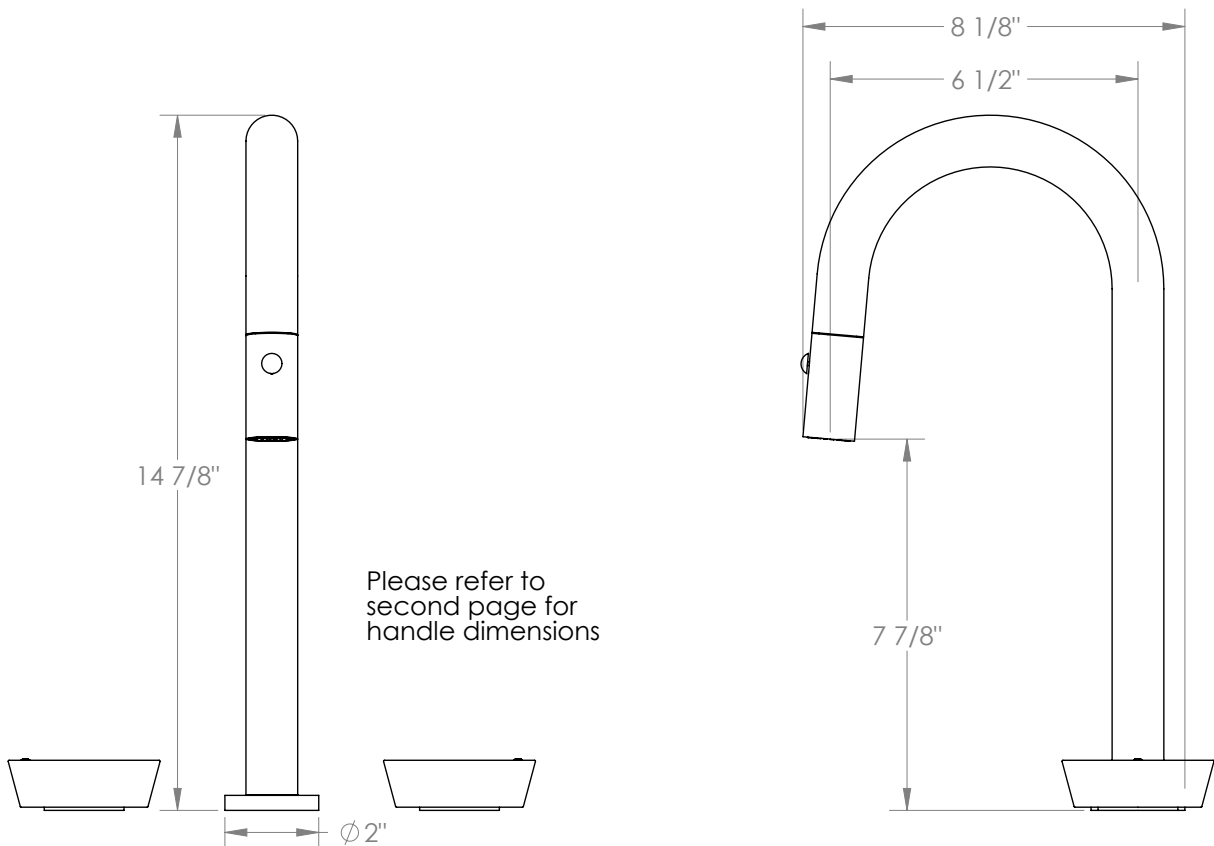

WATERMARK

BROOKLYN, NEW YORK

Zen 36-9PG4-IW

Deck Mounted, Two Handle, Gooseneck Kitchen
Prep Faucet with Pull Down Spray

- Pullout Hose Length: 14-16" (Final Length May Vary Depending on Spout Type)
- Fits Deck Up To 2-1/2" Thick
- Recommended Mounting Hole: 1-3/8"
- All Lead-Free Brass Construction
- Flow Rate: 1.75 GPM
- 1/4 Turn Ceramic Cartridge
- 2 Flow Patterns, Aerated and Spray, Controlled By One Button
- 360° Rotating Spout with Magnetic Docking for Spray
- Professional Installation Required

Available in all finishes shown on the [Watermark Designs website](https://www.watermark-designs.com)

Meets the applicable requirements of ASME A112.18.1-2005/CSA B125.1-05, entitled "Plumbing Supply Fittings".