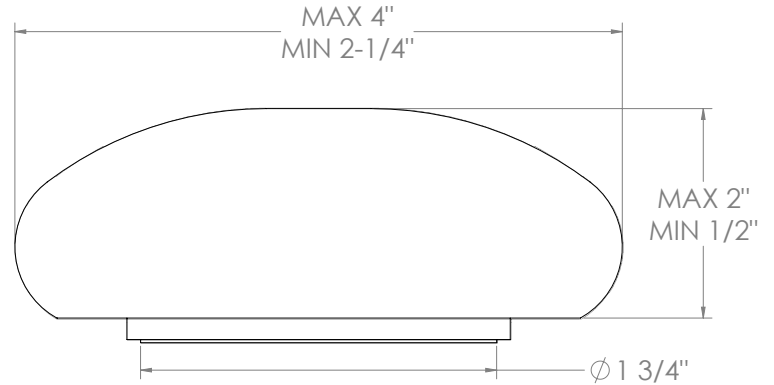

WATERMARK

BROOKLYN, NEW YORK

Zen 36-9PG4-IW

Deck Mounted, Two Handle, Gooseneck Kitchen
Prep Faucet with Pull Down Spray

- Pullout Hose Length: 14-16" (Final Length May Vary Depending on Spout Type)
- Fits Deck Up To 2-1/2" Thick
- Recommended Mounting Hole: 1-3/8"
- All Lead-Free Brass Construction
- Flow Rate: 1.75 GPM
- 1/4 Turn Ceramic Cartridge
- 2 Flow Patterns, Aerated and Spray, Controlled By One Button
- 360° Rotating Spout with Magnetic Docking for Spray
- Professional Installation Required

WATERMARK

BROOKLYN, NEW YORK

Rock Handles:

Harvest Dark (HD)

Harvest Light (HL)

Mountain Morning (MM)

Winter Morning (WM)

NOTE: Each rock handle is a natural stone handpicked from the pristine shores of the Great Lakes. Each one is unique and will not be identical to another, though we try to pair the most similar ones. The dimensions shown here are only to be used as a guide.