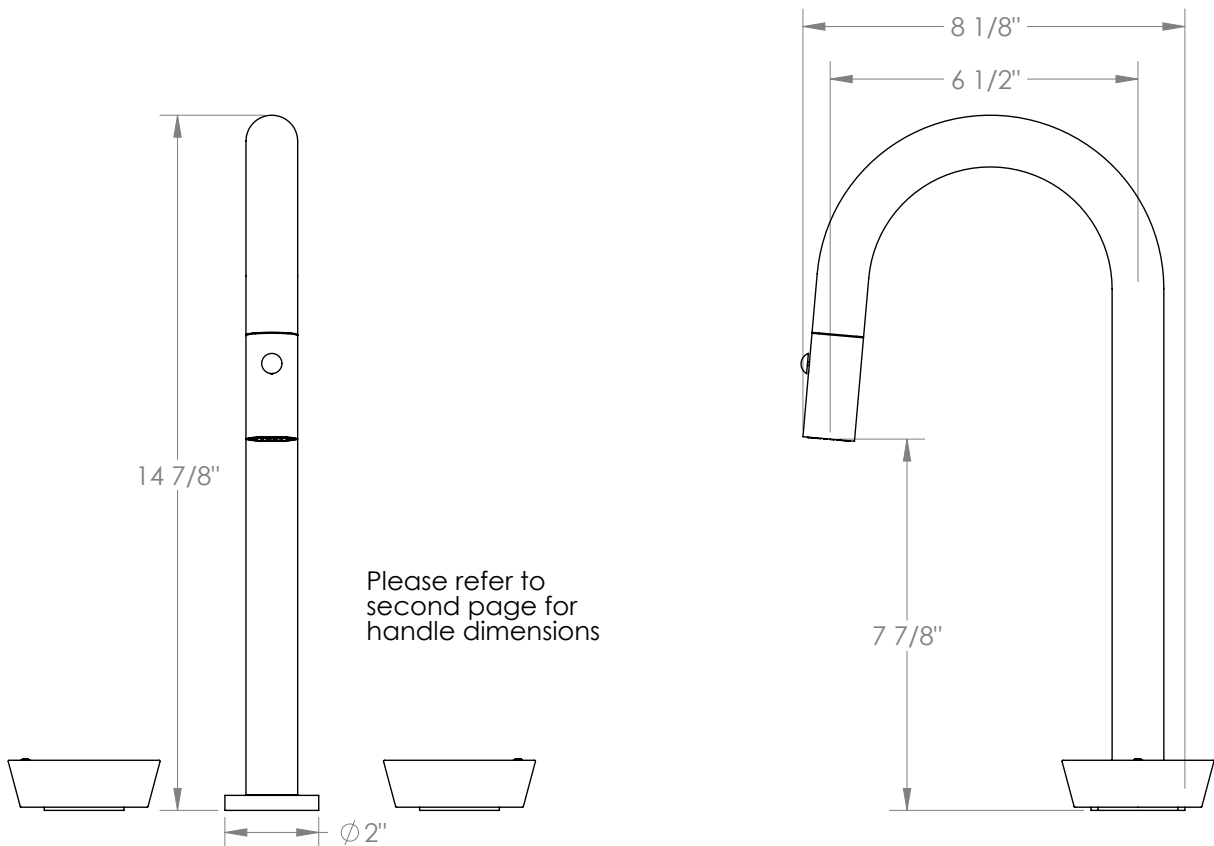

WATERMARK

BROOKLYN, NEW YORK

Zen 36-9PG4-HO

Deck Mounted, Two Handle, Gooseneck Kitchen
Prep Faucet with Pull Down Spray

- Pullout Hose Length: 14-16" (Final Length May Vary Depending on Spout Type)
- Fits Deck Up To 2-1/2" Thick
- Recommended Mounting Hole: 1-3/8"
- All Lead-Free Brass Construction
- Flow Rate: 1.75 GPM
- 1/4 Turn Ceramic Cartridge
- 2 Flow Patterns, Aerated and Spray, Controlled By One Button
- 360° Rotating Spout with Magnetic Docking for Spray
- Professional Installation Required

Available in all finishes shown on the [Watermark Designs website](https://www.watermark-designs.com)

Please refer to
second page for
handle dimensions

Meets the applicable requirements of ASME A112.18.1-2005/CSA B125.1-05, entitled "Plumbing Supply Fittings".