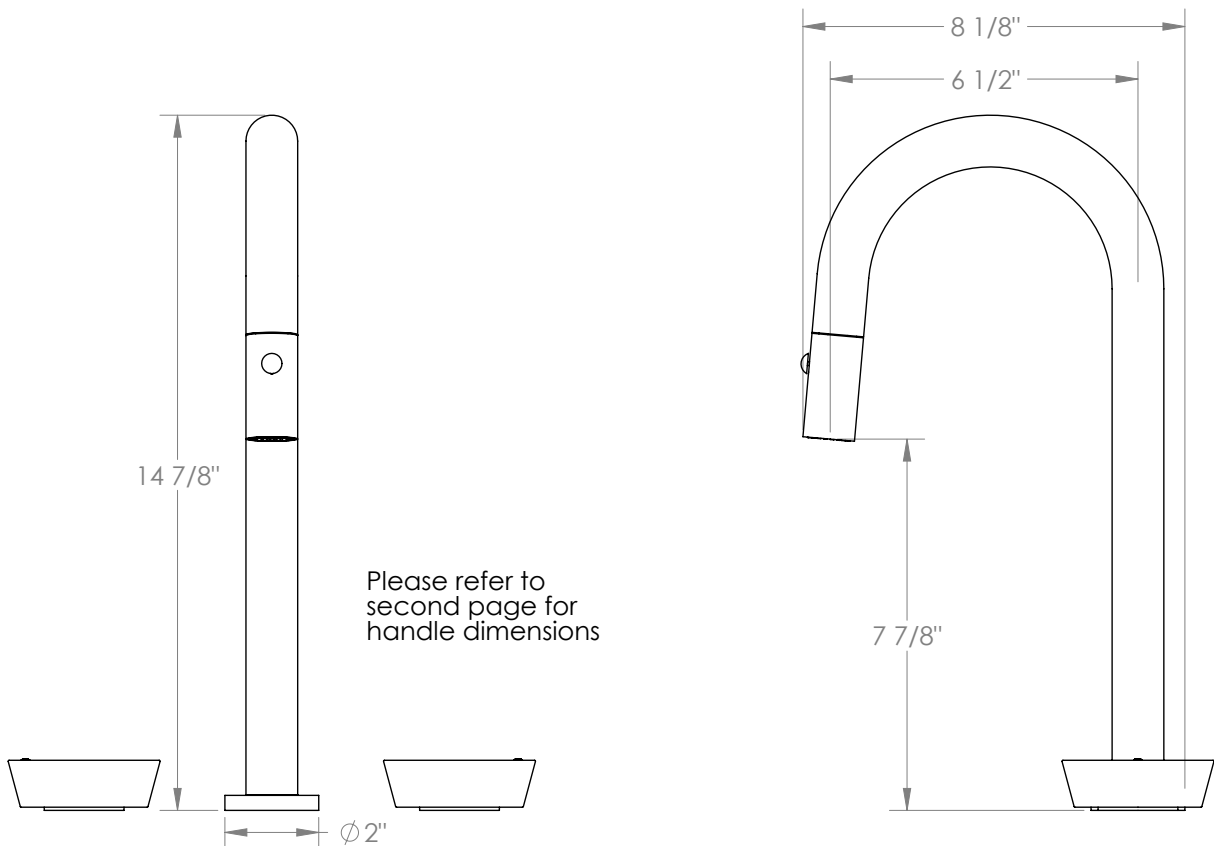

Meets the applicable requirements of ASME A112.18.1-2005/CSA B125.1-05, entitled "Plumbing Supply Fittings".

Watermark Designs reserves the right to make revisions without notice to produce specifications. All product dimensions are nominal.

09/2023

350 Dewitt Ave. Brooklyn, NY 11207 USA | T: 1 718 257 2800 | F: 1 718 257 2144 | customerservice@watermark-designs.com