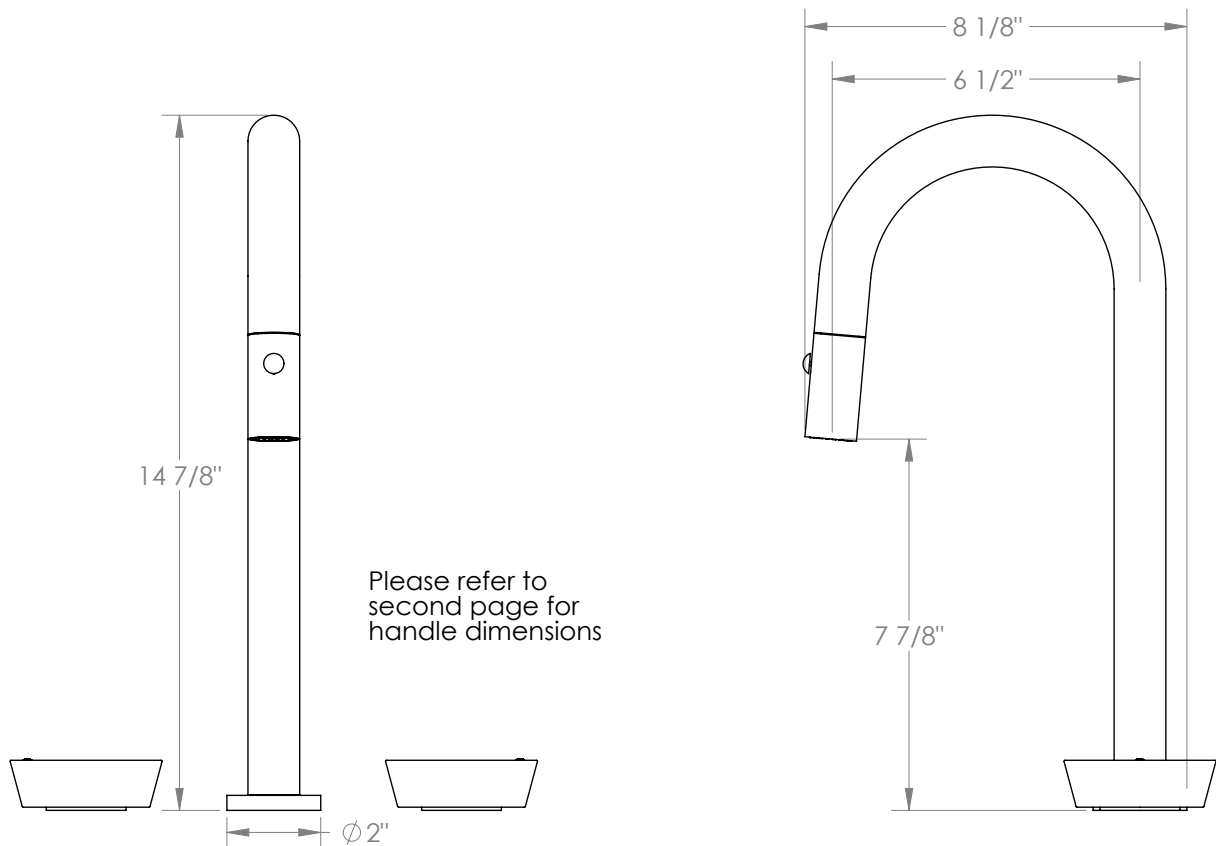

WATERMARK

BROOKLYN, NEW YORK

Zen 36-9PG4-HD

Deck Mounted, Two Handle, Gooseneck Kitchen
Prep Faucet with Pull Down Spray

- Pullout Hose Length: 14-16" (Final Length May Vary Depending on Spout Type)
- Fits Deck Up To 2-1/2" Thick
- Recommended Mounting Hole: 1-3/8"
- All Lead-Free Brass Construction
- Flow Rate: 1.75 GPM
- 1/4 Turn Ceramic Cartridge
- 2 Flow Patterns, Aerated and Spray, Controlled By One Button
- 360° Rotating Spout with Magnetic Docking for Spray
- Professional Installation Required

Available in all finishes shown on the [Watermark Designs website](https://www.watermark-designs.com)

Please refer to
second page for
handle dimensions

Meets the applicable requirements of ASME A112.18.1-2005/CSA B125.1-05, entitled "Plumbing Supply Fittings".