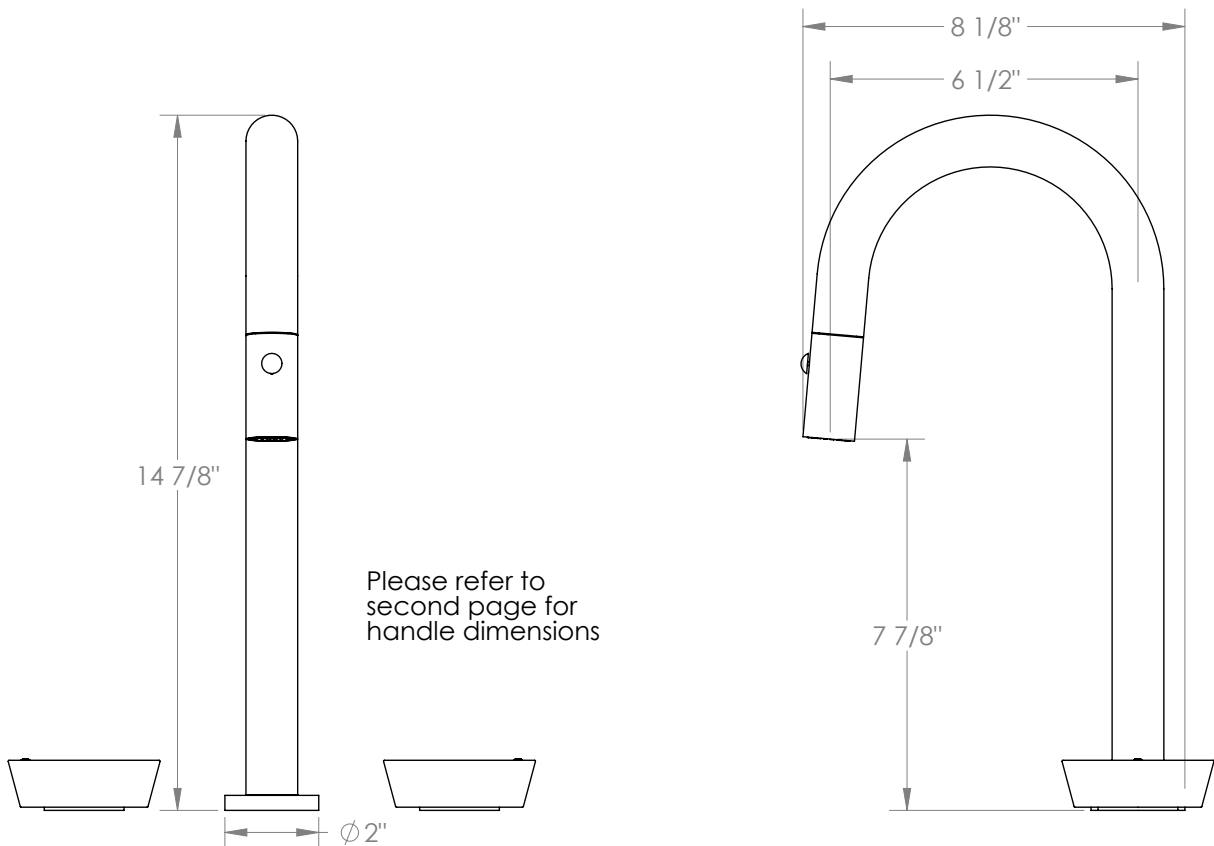

## Zen 36-9PG4-CM

Deck Mounted, Two Handle, Gooseneck Kitchen  
Prep Faucet with Pull Down Spray

- Pullout Hose Length: 14-16" (Final Length May Vary Depending on Spout Type)
- Fits Deck Up To 2-1/2" Thick
- Recommended Mounting Hole: 1-3/8"
- All Lead-Free Brass Construction
- Flow Rate: 1.75 GPM
- 1/4 Turn Ceramic Cartridge
- 2 Flow Patterns, Aerated and Spray, Controlled By One Button
- 360° Rotating Spout with Magnetic Docking for Spray
- Professional Installation Required

Available in all finishes shown on the [Watermark Designs website](#)

Meets the applicable requirements of ASME A112.18.1-2005/CSA B125.1-05, entitled "Plumbing Supply Fittings".

Watermark Designs reserves the right to make revisions without notice to produce specifications. All product dimensions are nominal.