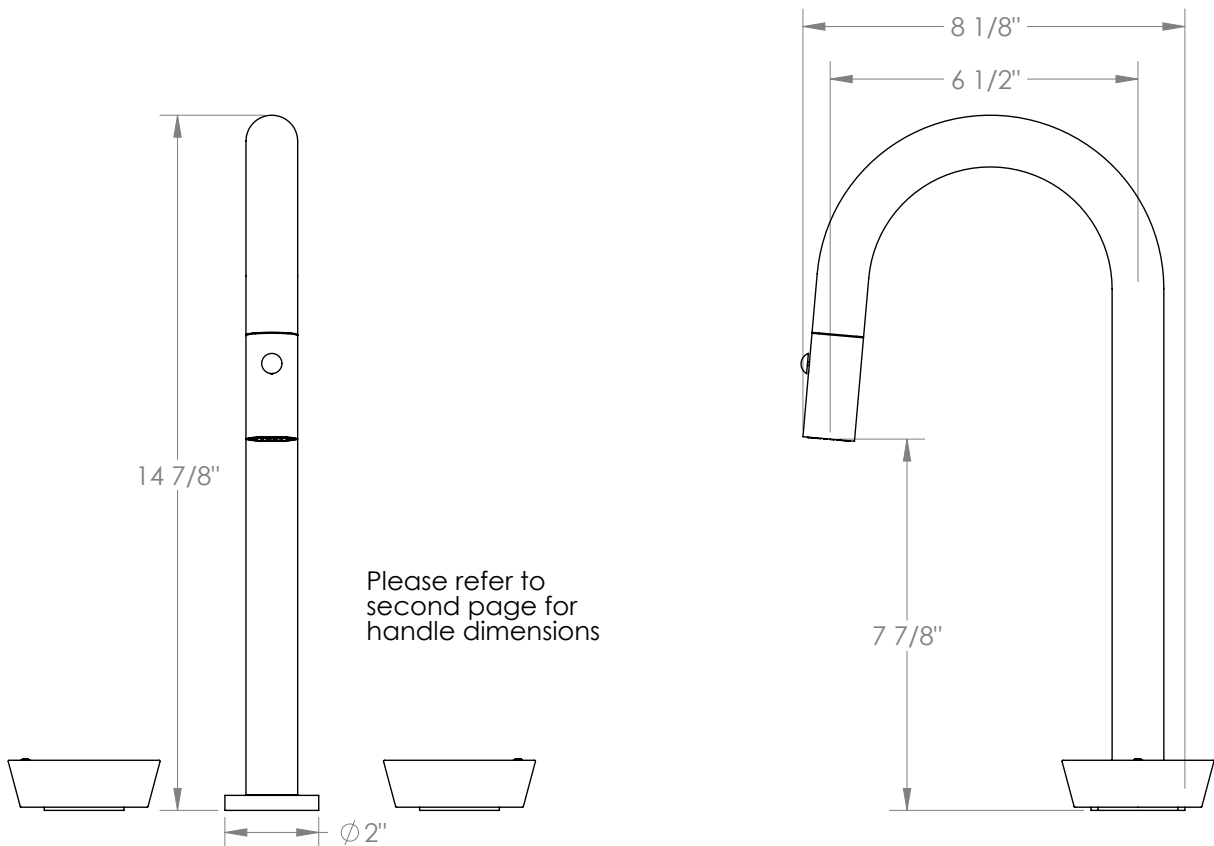

WATERMARK

BROOKLYN, NEW YORK

Zen 36-9PG4-BL1

Deck Mounted, Two Handle, Gooseneck Kitchen
Prep Faucet with Pull Down Spray

- Pullout Hose Length: 14-16" (Final Length May Vary Depending on Spout Type)
- Fits Deck Up To 2-1/2" Thick
- Recommended Mounting Hole: 1-3/8"
- All Lead-Free Brass Construction
- Flow Rate: 1.75 GPM
- 1/4 Turn Ceramic Cartridge
- 2 Flow Patterns, Aerated and Spray, Controlled By One Button
- 360° Rotating Spout with Magnetic Docking for Spray
- Professional Installation Required

Available in all finishes shown on the [Watermark Designs website](#)

Meets the applicable requirements of ASME A112.18.1-2005/CSA B125.1-05, entitled "Plumbing Supply Fittings".

Watermark Designs reserves the right to make revisions without notice to produce specifications. All product dimensions are nominal.