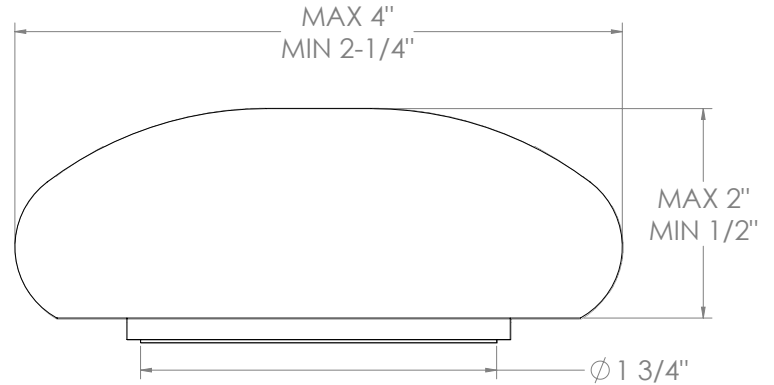

WATERMARK

BROOKLYN, NEW YORK

Zen 36-9PG4-BL1

Deck Mounted, Two Handle, Gooseneck Kitchen
Prep Faucet with Pull Down Spray

- Pullout Hose Length: 14-16" (Final Length May Vary Depending on Spout Type)
- Fits Deck Up To 2-1/2" Thick
- Recommended Mounting Hole: 1-3/8"
- All Lead-Free Brass Construction
- Flow Rate: 1.75 GPM
- 1/4 Turn Ceramic Cartridge
- 2 Flow Patterns, Aerated and Spray, Controlled By One Button
- 360° Rotating Spout with Magnetic Docking for Spray
- Professional Installation Required

Available in all finishes shown on the [Watermark Designs website](#)

Meets the applicable requirements of ASME A112.18.1-2005/CSA B125.1-05, entitled "Plumbing Supply Fittings".

Watermark Designs reserves the right to make revisions without notice to produce specifications. All product dimensions are nominal.

09/2023

350 Dewitt Ave. Brooklyn, NY 11207 USA | T: 1 718 257 2800 | F: 1 718 257 2144 | customerservice@watermark-designs.com

WATERMARK

BROOKLYN, NEW YORK

Rock Handles:

Harvest Dark (HD)

Harvest Light (HL)

Mountain Morning (MM)

Winter Morning (WM)

NOTE: Each rock handle is a natural stone handpicked from the pristine shores of the Great Lakes. Each one is unique and will not be identical to another, though we try to pair the most similar ones. The dimensions shown here are only to be used as a guide.