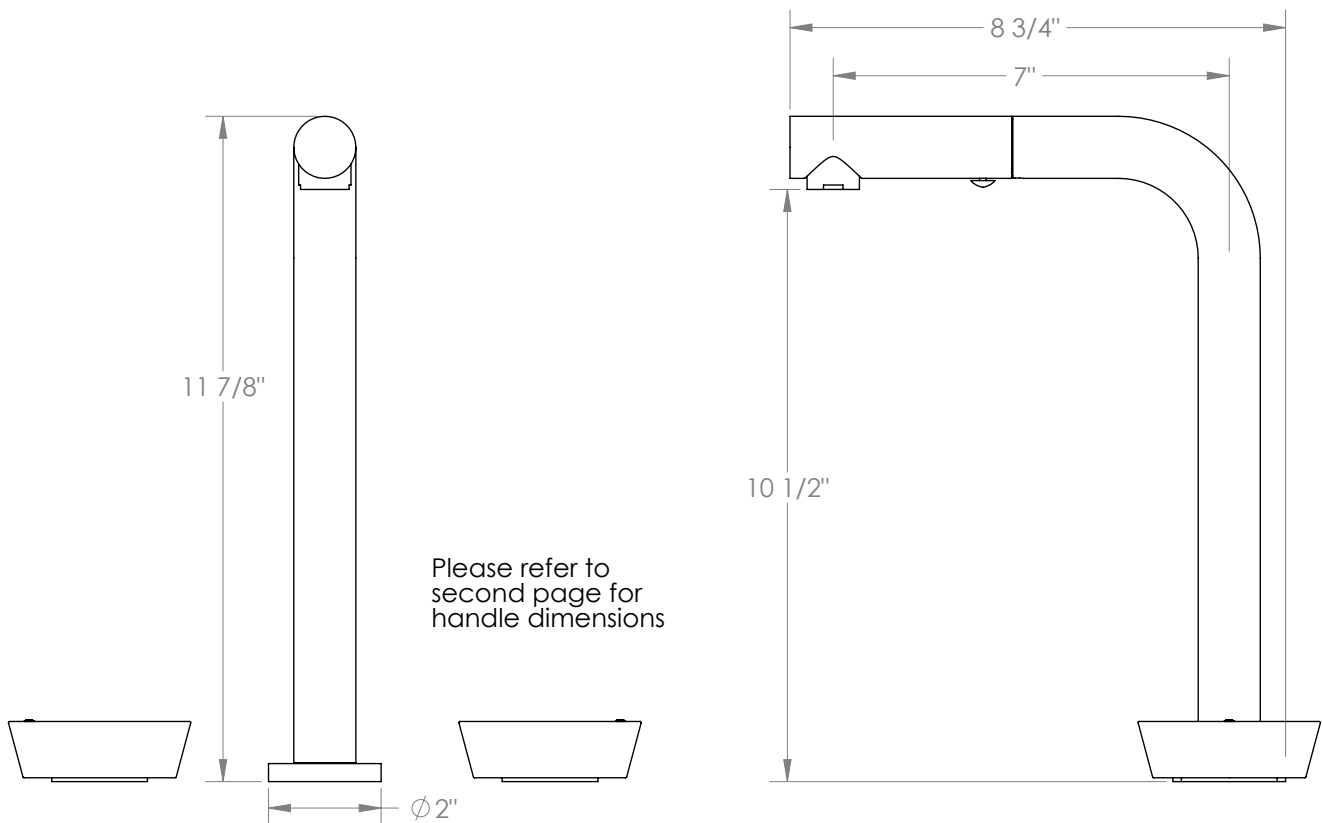

WATERMARK

BROOKLYN, NEW YORK

Zen 36-9P3-WM

Deck Mounted, Two Handle, Kitchen Prep Faucet
with Pull Out Spray

- Pullout Hose Length: 14-16" (Final Length May Vary Depending on Spout Type)
- Fits Deck Up To 2-1/2" Thick
- Recommended Mounting Hole: 1-3/8"
- All Lead-Free Brass Construction
- Flow Rate: 1.75 GPM
- 1/4 Turn Ceramic Cartridge
- 2 Flow Patterns, Aerated and Spray, Controlled By One Button
- 360° Rotating Spout with Magnetic Docking for Spray
- Professional Installation Required

Available in all finishes shown on the [Watermark Designs website](#)

Meets the applicable requirements of ASME A112.18.1-2005/CSA B125.1-05, entitled "Plumbing Supply Fittings".

Watermark Designs reserves the right to make revisions without notice to produce specifications. All product dimensions are nominal.