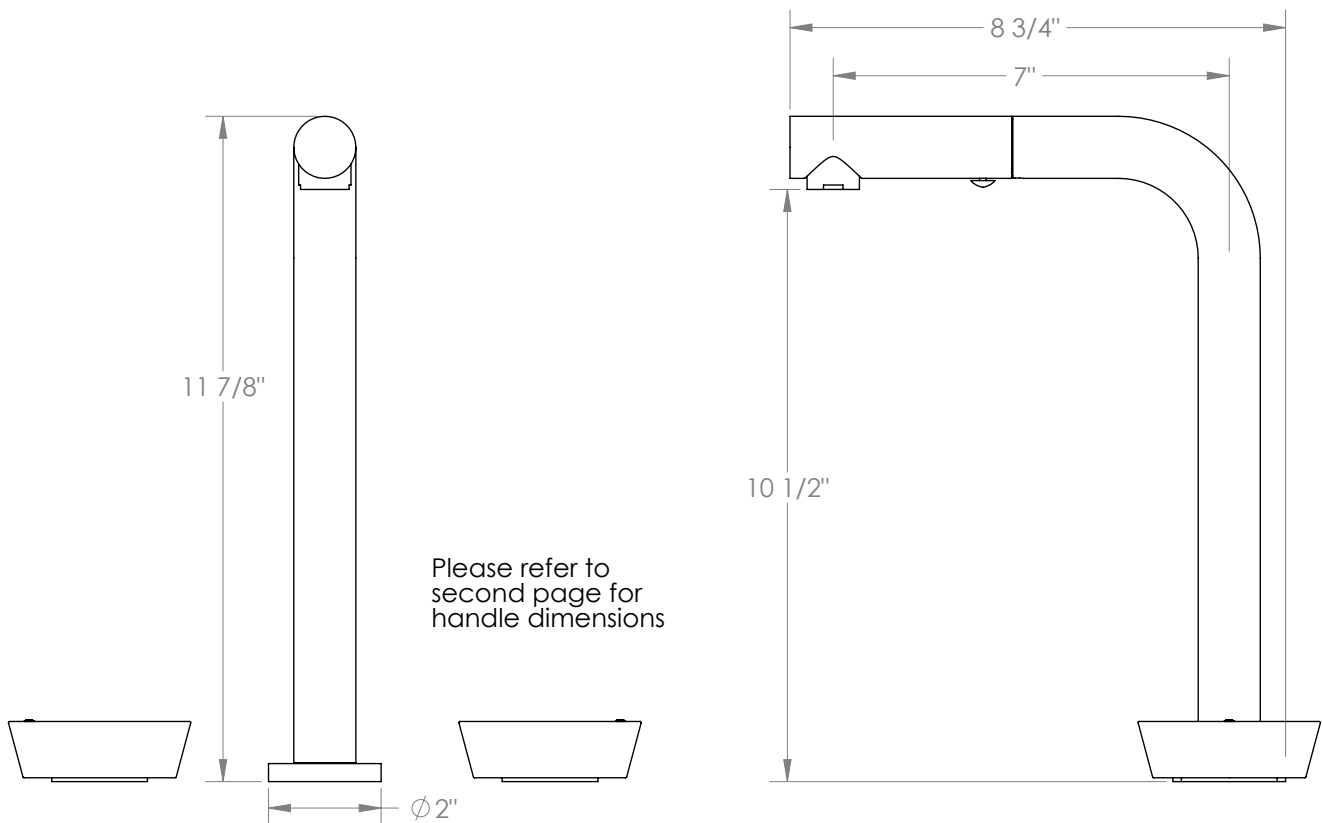

WATERMARK

BROOKLYN, NEW YORK

Zen 36-9P3-NM

Deck Mounted, Two Handle, Kitchen Prep Faucet
with Pull Out Spray

- Pullout Hose Length: 14-16" (Final Length May Vary Depending on Spout Type)
- Fits Deck Up To 2-1/2" Thick
- Recommended Mounting Hole: 1-3/8"
- All Lead-Free Brass Construction
- Flow Rate: 1.75 GPM
- 1/4 Turn Ceramic Cartridge
- 2 Flow Patterns, Aerated and Spray, Controlled By One Button
- 360° Rotating Spout with Magnetic Docking for Spray
- Professional Installation Required

Available in all finishes shown on the [Watermark Designs website](https://www.watermark-designs.com)

Meets the applicable requirements of ASME A112.18.1-2005/CSA B125.1-05, entitled "Plumbing Supply Fittings".