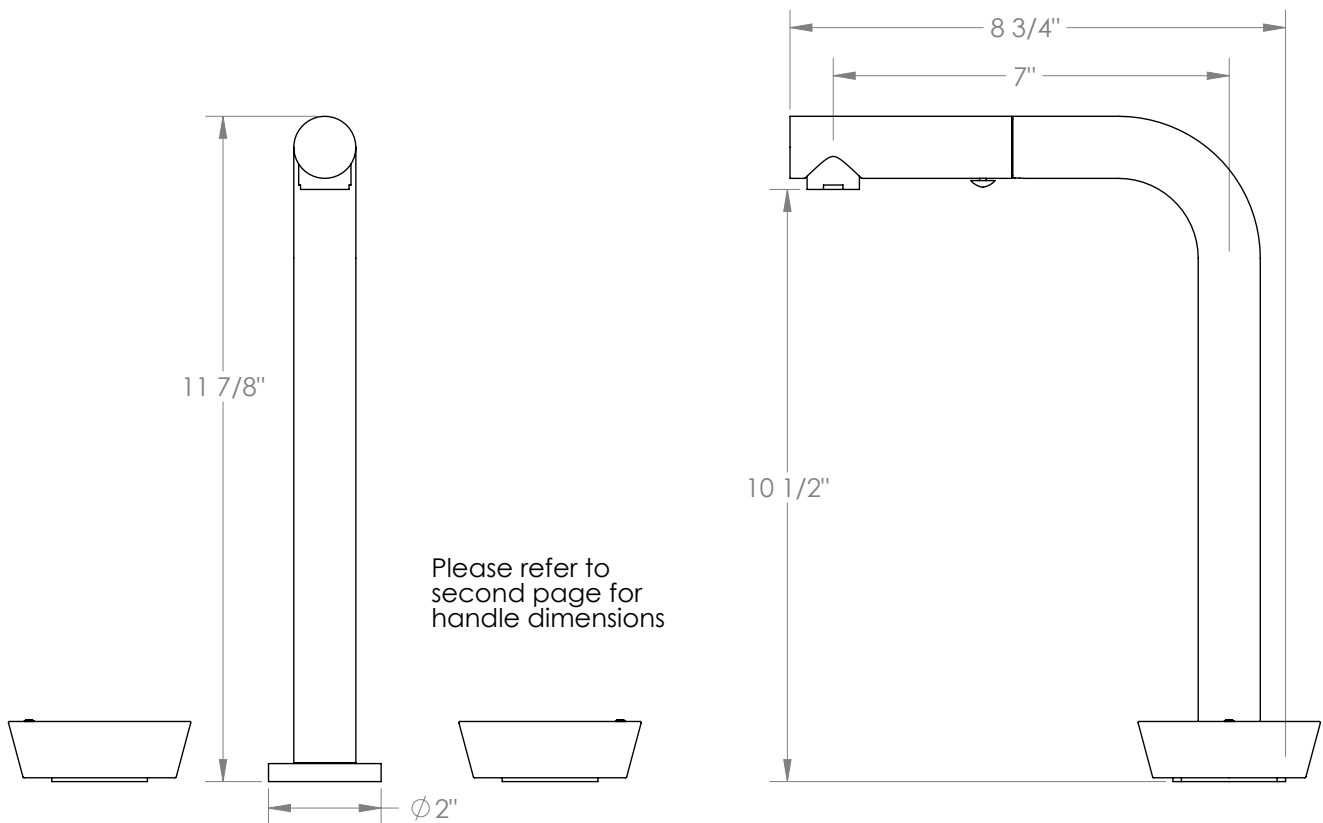

WATERMARK

BROOKLYN, NEW YORK

Zen 36-9P3-MM

Deck Mounted, Two Handle, Kitchen Prep Faucet
with Pull Out Spray

- Pullout Hose Length: 14-16" (Final Length May Vary Depending on Spout Type)
- Fits Deck Up To 2-1/2" Thick
- Recommended Mounting Hole: 1-3/8"
- All Lead-Free Brass Construction
- Flow Rate: 1.75 GPM
- 1/4 Turn Ceramic Cartridge
- 2 Flow Patterns, Aerated and Spray, Controlled By One Button
- 360° Rotating Spout with Magnetic Docking for Spray
- Professional Installation Required

Available in all finishes shown on the [Watermark Designs website](#)

Meets the applicable requirements of ASME A112.18.1-2005/CSA B125.1-05, entitled "Plumbing Supply Fittings".

Watermark Designs reserves the right to make revisions without notice to produce specifications. All product dimensions are nominal.