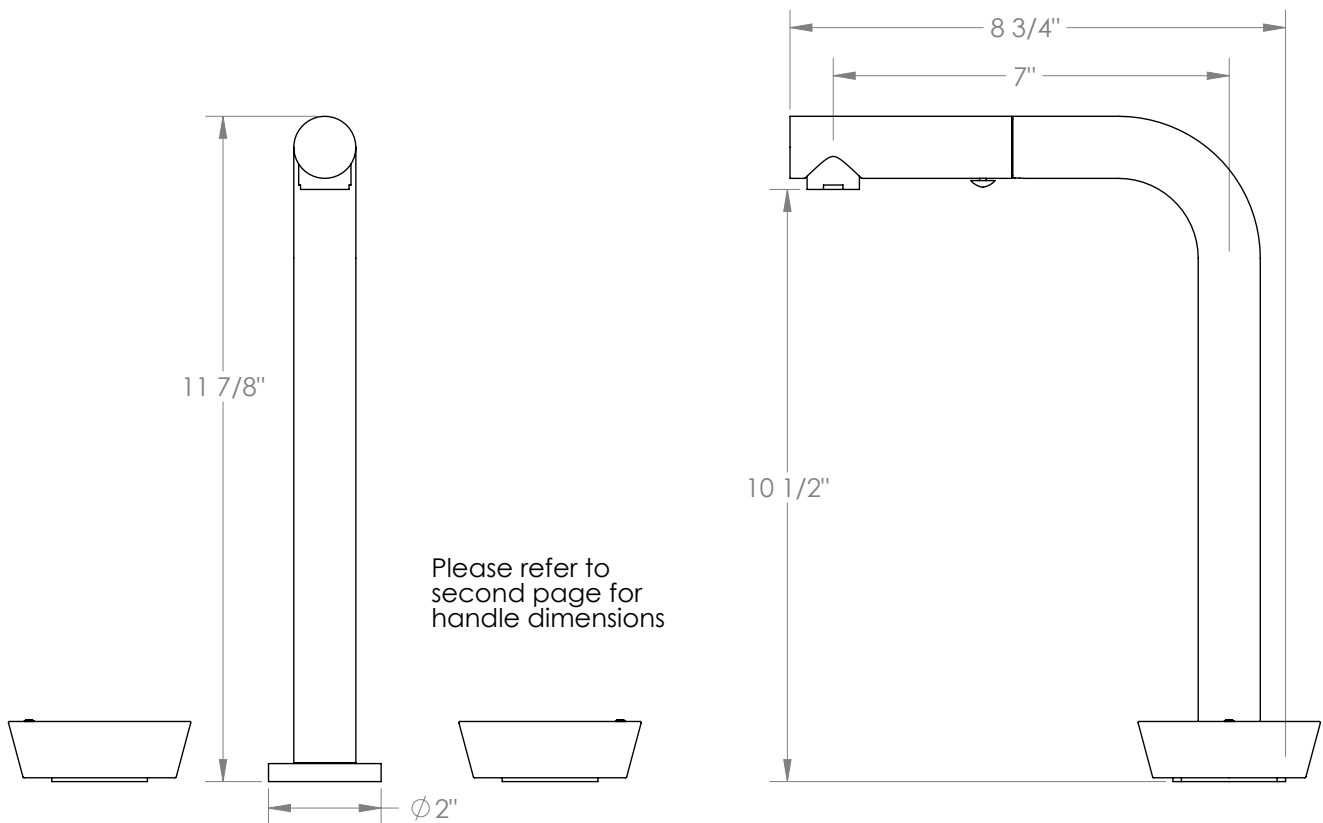

WATERMARK

BROOKLYN, NEW YORK

Zen 36-9P3-IW

Deck Mounted, Two Handle, Kitchen Prep Faucet
with Pull Out Spray

- Pullout Hose Length: 14-16" (Final Length May Vary Depending on Spout Type)
- Fits Deck Up To 2-1/2" Thick
- Recommended Mounting Hole: 1-3/8"
- All Lead-Free Brass Construction
- Flow Rate: 1.75 GPM
- 1/4 Turn Ceramic Cartridge
- 2 Flow Patterns, Aerated and Spray, Controlled By One Button
- 360° Rotating Spout with Magnetic Docking for Spray
- Professional Installation Required

Available in all finishes shown on the [Watermark Designs website](https://www.watermark-designs.com)

Meets the applicable requirements of ASME A112.18.1-2005/CSA B125.1-05, entitled "Plumbing Supply Fittings".