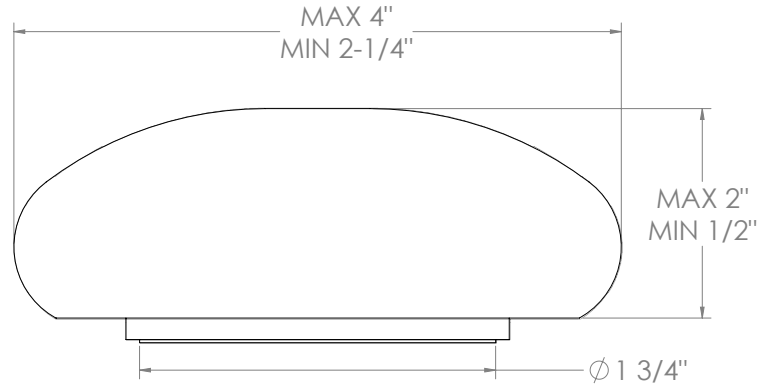

WATERMARK

BROOKLYN, NEW YORK

Zen 36-9P3-IW

Deck Mounted, Two Handle, Kitchen Prep Faucet
with Pull Out Spray

- Pullout Hose Length: 14-16" (Final Length May Vary Depending on Spout Type)
- Fits Deck Up To 2-1/2" Thick
- Recommended Mounting Hole: 1-3/8"
- All Lead-Free Brass Construction
- Flow Rate: 1.75 GPM
- 1/4 Turn Ceramic Cartridge
- 2 Flow Patterns, Aerated and Spray, Controlled By One Button
- 360° Rotating Spout with Magnetic Docking for Spray
- Professional Installation Required

WATERMARK

BROOKLYN, NEW YORK

Rock Handles:

Harvest Dark (HD)

Harvest Light (HL)

Mountain Morning (MM)

Winter Morning (WM)

NOTE: Each rock handle is a natural stone handpicked from the pristine shores of the Great Lakes. Each one is unique and will not be identical to another, though we try to pair the most similar ones. The dimensions shown here are only to be used as a guide.