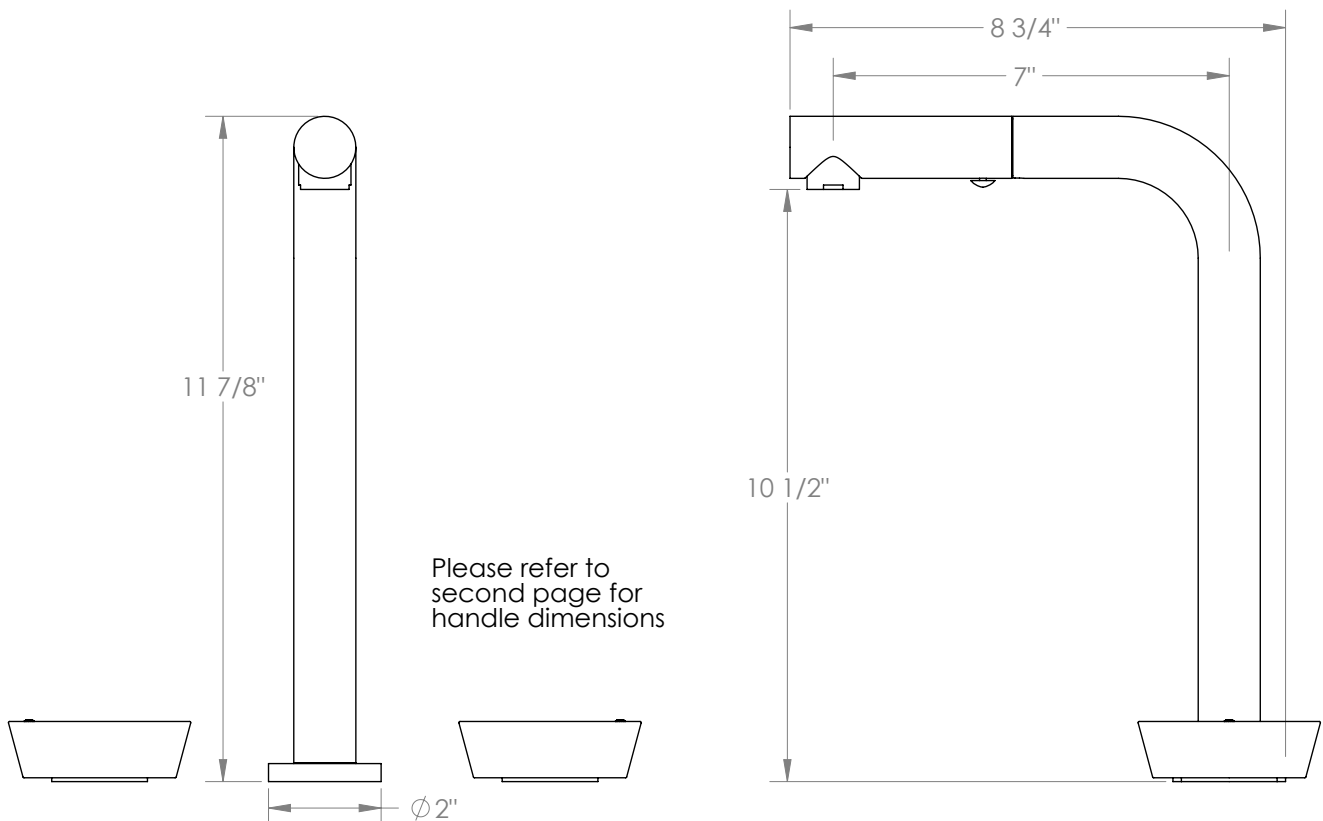

WATERMARK

BROOKLYN, NEW YORK

Zen 36-9P3-HO

Deck Mounted, Two Handle, Kitchen Prep Faucet
with Pull Out Spray

- Pullout Hose Length: 14-16" (Final Length May Vary Depending on Spout Type)
- Fits Deck Up To 2-1/2" Thick
- Recommended Mounting Hole: 1-3/8"
- All Lead-Free Brass Construction
- Flow Rate: 1.75 GPM
- 1/4 Turn Ceramic Cartridge
- 2 Flow Patterns, Aerated and Spray, Controlled By One Button
- 360° Rotating Spout with Magnetic Docking for Spray
- Professional Installation Required

Available in all finishes shown on the [Watermark Designs website](#)

Meets the applicable requirements of ASME A112.18.1-2005/CSA B125.1-05, entitled "Plumbing Supply Fittings".

Watermark Designs reserves the right to make revisions without notice to produce specifications. All product dimensions are nominal.