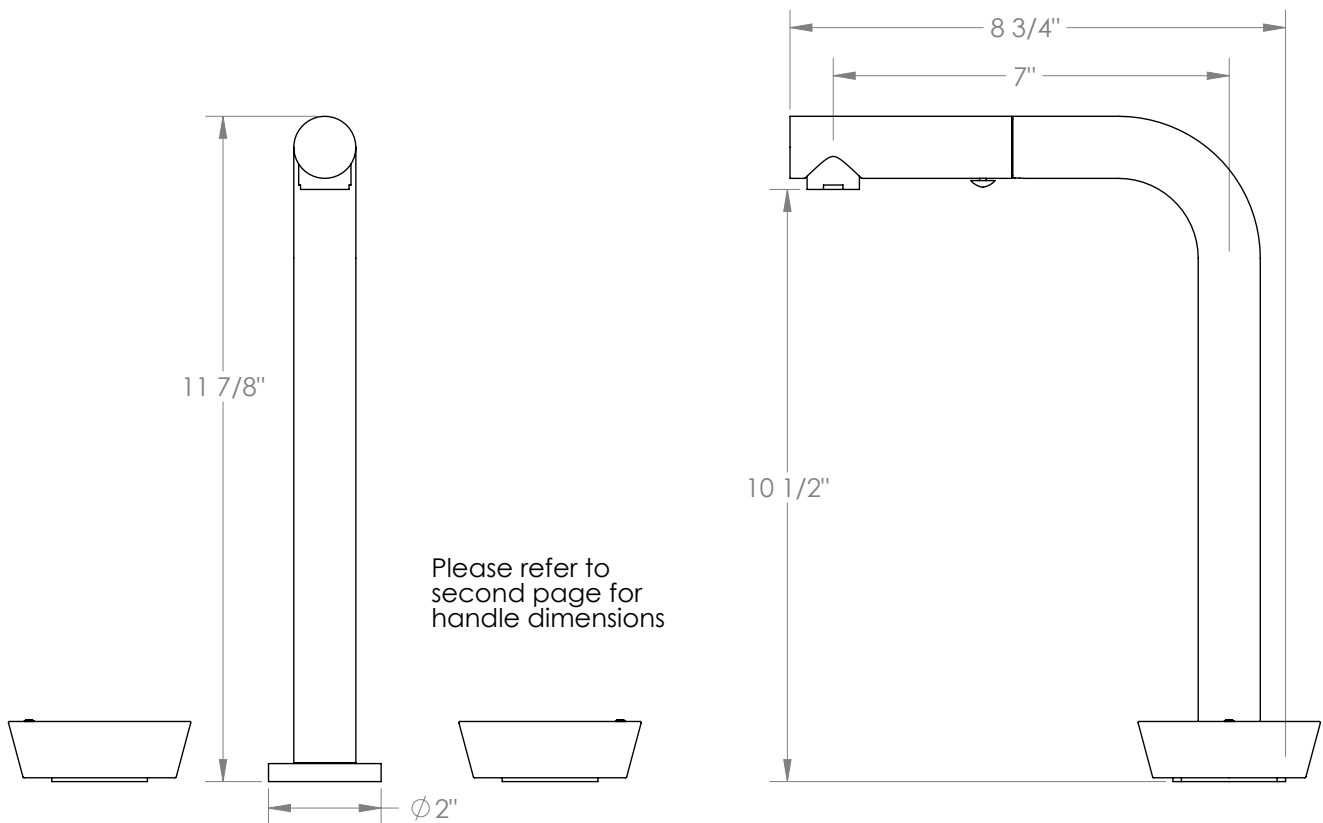

Meets the applicable requirements of ASME A112.18.1-2005/CSA B125.1-05, entitled "Plumbing Supply Fittings".

Watermark Designs reserves the right to make revisions without notice to produce specifications. All product dimensions are nominal.

09/2023

350 Dewitt Ave. Brooklyn, NY 11207 USA | T: 1 718 257 2800 | F: 1 718 257 2144 | customerservice@watermark-designs.com