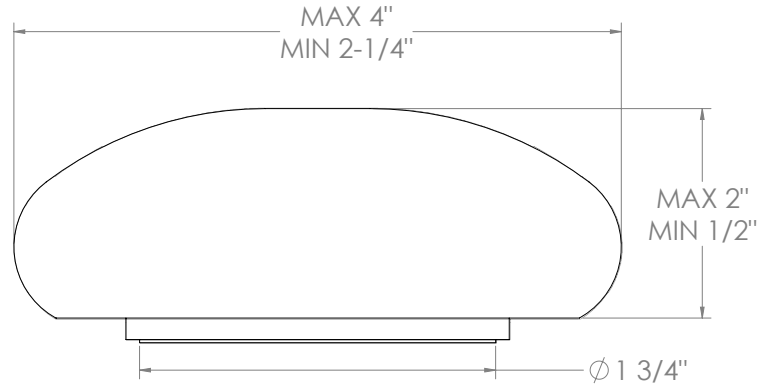

## Rock Handles:

Harvest Dark (HD)

Harvest Light (HL)

Mountain Morning (MM)

Winter Morning (WM)

NOTE: Each rock handle is a natural stone handpicked from the pristine shores of the Great Lakes. Each one is unique and will not be identical to another, though we try to pair the most similar ones. The dimensions shown here are only to be used as a guide.