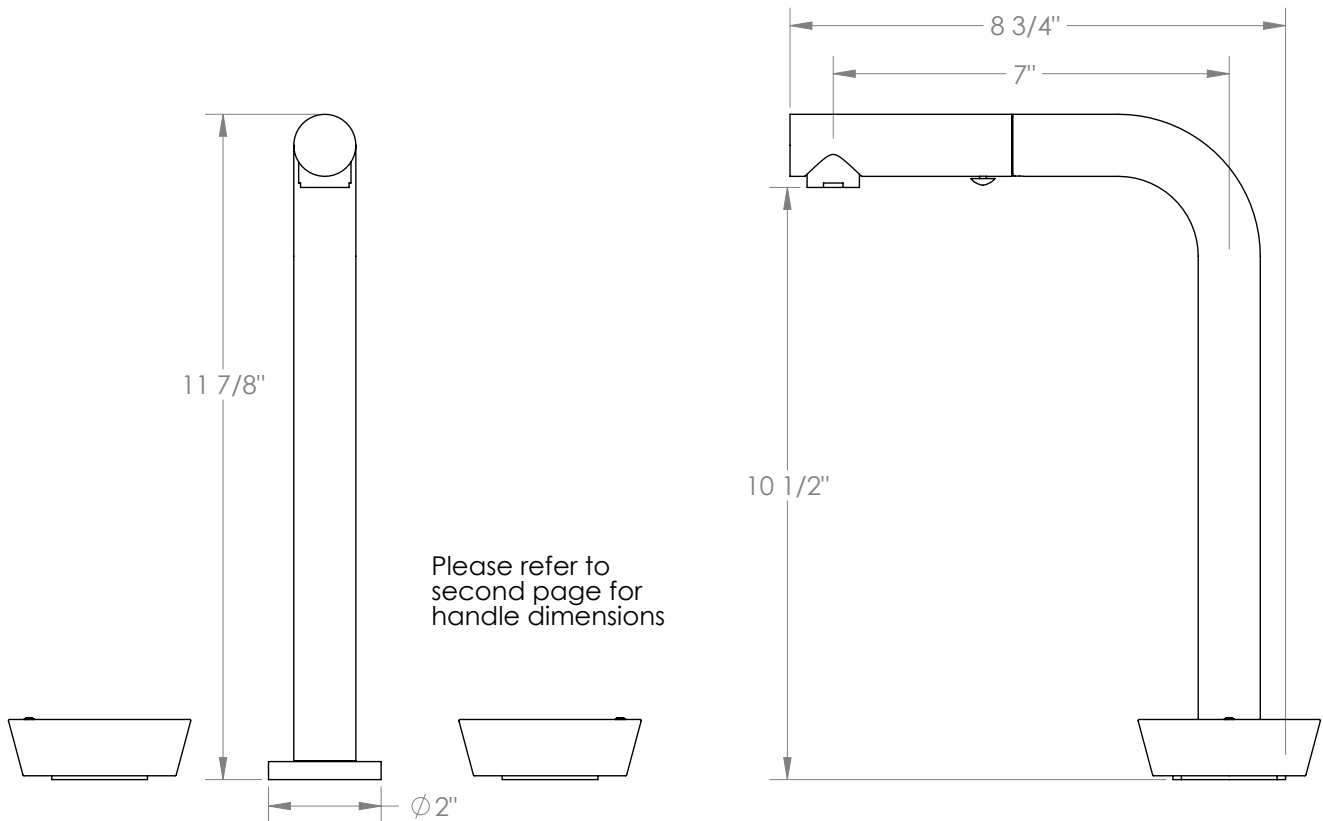

WATERMARK

BROOKLYN, NEW YORK

Zen 36-9P3-HD

Deck Mounted, Two Handle, Kitchen Prep Faucet
with Pull Out Spray

- Pullout Hose Length: 14-16" (Final Length May Vary Depending on Spout Type)
- Fits Deck Up To 2-1/2" Thick
- Recommended Mounting Hole: 1-3/8"
- All Lead-Free Brass Construction
- Flow Rate: 1.75 GPM
- 1/4 Turn Ceramic Cartridge
- 2 Flow Patterns, Aerated and Spray, Controlled By One Button
- 360° Rotating Spout with Magnetic Docking for Spray
- Professional Installation Required

Available in all finishes shown on the [Watermark Designs website](#)

Meets the applicable requirements of ASME A112.18.1-2005/CSA B125.1-05, entitled "Plumbing Supply Fittings".

Watermark Designs reserves the right to make revisions without notice to produce specifications. All product dimensions are nominal.