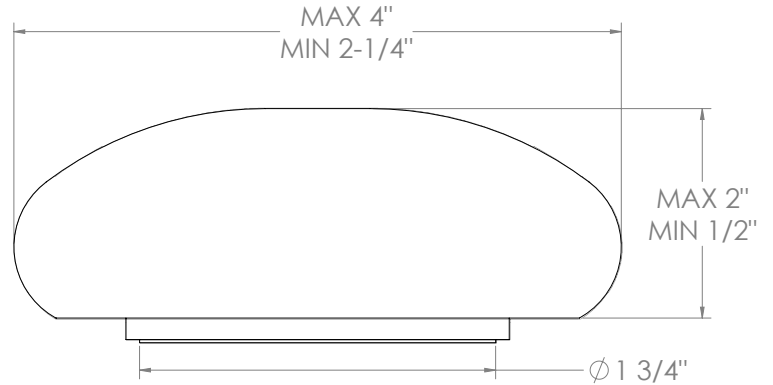

WATERMARK

BROOKLYN, NEW YORK

Zen 36-9P3-CM

Deck Mounted, Two Handle, Kitchen Prep Faucet
with Pull Out Spray

- Pullout Hose Length: 14-16" (Final Length May Vary Depending on Spout Type)
- Fits Deck Up To 2-1/2" Thick
- Recommended Mounting Hole: 1-3/8"
- All Lead-Free Brass Construction
- Flow Rate: 1.75 GPM
- 1/4 Turn Ceramic Cartridge
- 2 Flow Patterns, Aerated and Spray, Controlled By One Button
- 360° Rotating Spout with Magnetic Docking for Spray
- Professional Installation Required

WATERMARK

BROOKLYN, NEW YORK

Rock Handles:

Harvest Dark (HD)

Harvest Light (HL)

Mountain Morning (MM)

Winter Morning (WM)

NOTE: Each rock handle is a natural stone handpicked from the pristine shores of the Great Lakes. Each one is unique and will not be identical to another, though we try to pair the most similar ones. The dimensions shown here are only to be used as a guide.