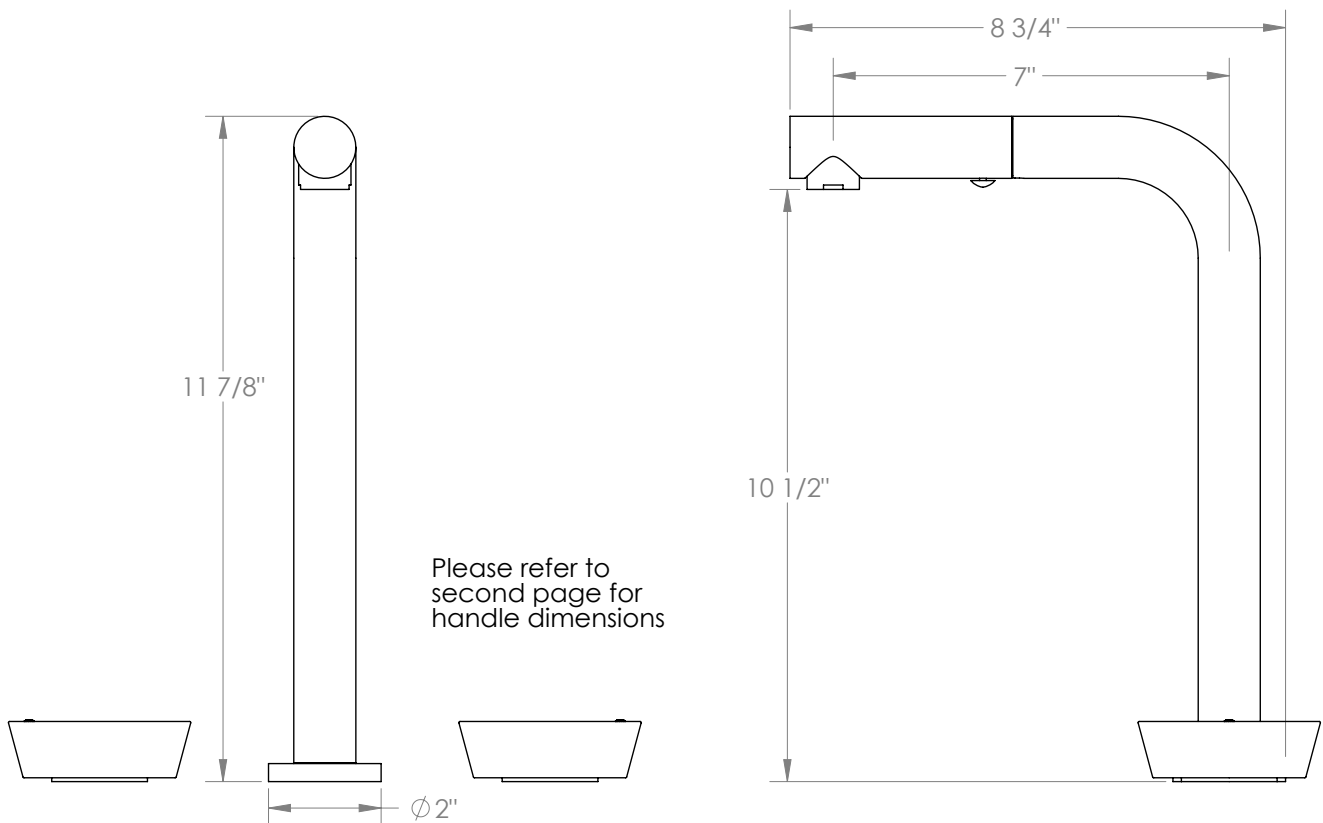

WATERMARK

BROOKLYN, NEW YORK

Zen 36-9P3-CM

Deck Mounted, Two Handle, Kitchen Prep Faucet
with Pull Out Spray

- Pullout Hose Length: 14-16" (Final Length May Vary Depending on Spout Type)
- Fits Deck Up To 2-1/2" Thick
- Recommended Mounting Hole: 1-3/8"
- All Lead-Free Brass Construction
- Flow Rate: 1.75 GPM
- 1/4 Turn Ceramic Cartridge
- 2 Flow Patterns, Aerated and Spray, Controlled By One Button
- 360° Rotating Spout with Magnetic Docking for Spray
- Professional Installation Required

Available in all finishes shown on the [Watermark Designs website](https://www.watermark-designs.com)

Meets the applicable requirements of ASME A112.18.1-2005/CSA B125.1-05, entitled "Plumbing Supply Fittings".