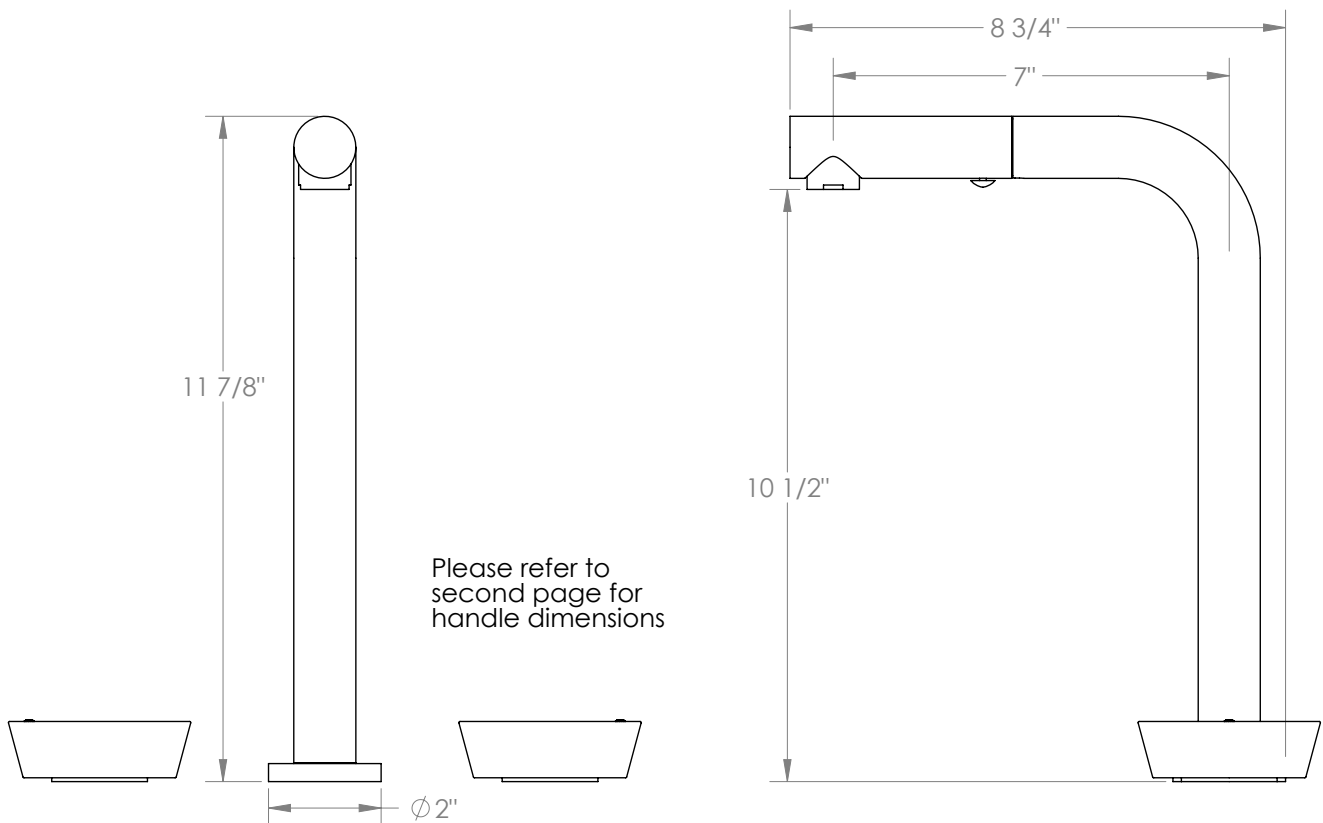

WATERMARK

BROOKLYN, NEW YORK

Zen

36-9P3-BL1

Deck Mounted, Two Handle, Kitchen Prep Faucet
with Pull Out Spray

- Pullout Hose Length: 14-16" (Final Length May Vary Depending on Spout Type)
- Fits Deck Up To 2-1/2" Thick
- Recommended Mounting Hole: 1-3/8"
- All Lead-Free Brass Construction
- Flow Rate: 1.75 GPM
- 1/4 Turn Ceramic Cartridge
- 2 Flow Patterns, Aerated and Spray, Controlled By One Button
- 360° Rotating Spout with Magnetic Docking for Spray
- Professional Installation Required

Available in all finishes shown on the [Watermark Designs website](https://www.watermark-designs.com)

Meets the applicable requirements of ASME A112.18.1-2005/CSA B125.1-05, entitled "Plumbing Supply Fittings".