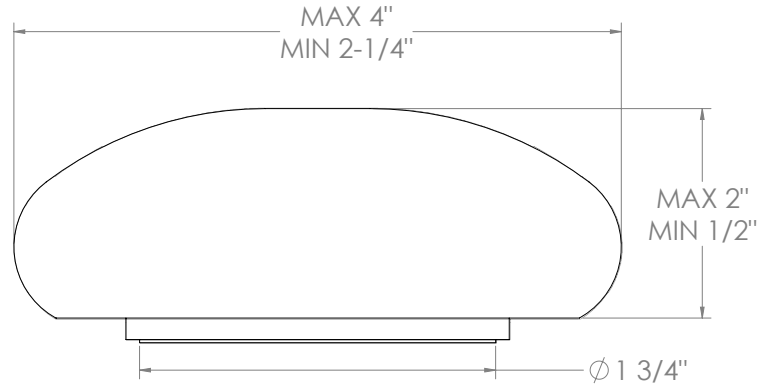

WATERMARK

BROOKLYN, NEW YORK

Zen

36-9P3-BL1

Deck Mounted, Two Handle, Kitchen Prep Faucet
with Pull Out Spray

- Pullout Hose Length: 14-16" (Final Length May Vary Depending on Spout Type)
- Fits Deck Up To 2-1/2" Thick
- Recommended Mounting Hole: 1-3/8"
- All Lead-Free Brass Construction
- Flow Rate: 1.75 GPM
- 1/4 Turn Ceramic Cartridge
- 2 Flow Patterns, Aerated and Spray, Controlled By One Button
- 360° Rotating Spout with Magnetic Docking for Spray
- Professional Installation Required

WATERMARK

BROOKLYN, NEW YORK

Rock Handles:

Harvest Dark (HD)

Harvest Light (HL)

Mountain Morning (MM)

Winter Morning (WM)

NOTE: Each rock handle is a natural stone handpicked from the pristine shores of the Great Lakes. Each one is unique and will not be identical to another, though we try to pair the most similar ones. The dimensions shown here are only to be used as a guide.