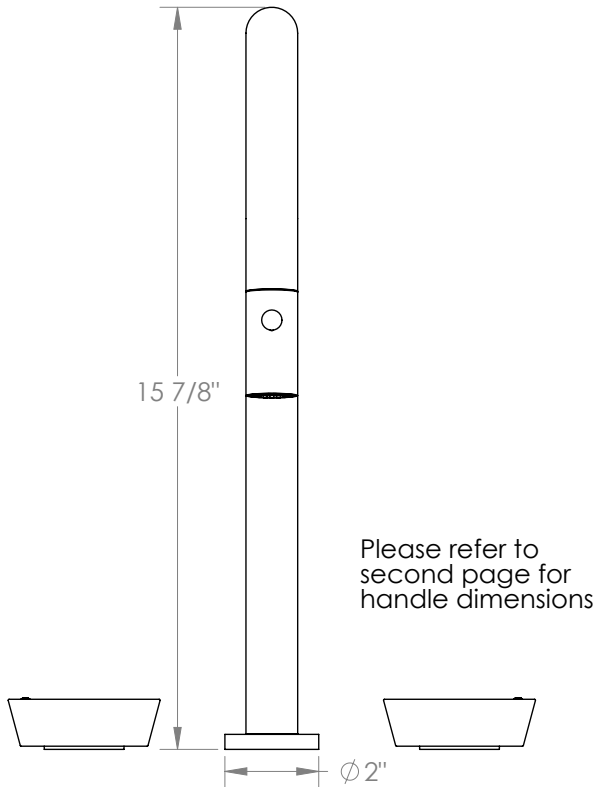

Meets the applicable requirements of ASME A112.18.1-2005/CSA B125.1-05, entitled "Plumbing Supply Fittings".

Watermark Designs reserves the right to make revisions without notice to produce specifications. All product dimensions are nominal.

09/2023

350 Dewitt Ave. Brooklyn, NY 11207 USA | T: 1 718 257 2800 | F: 1 718 257 2144 | customerservice@watermark-designs.com