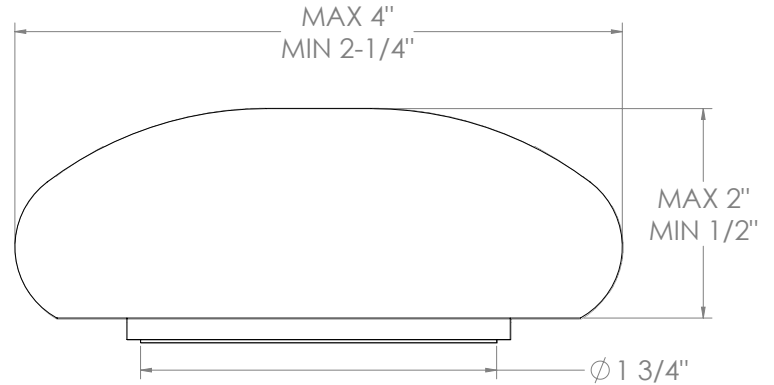

## Zen 36-7PG2-WM

Deck Mounted, Two Handle, Gooseneck Faucet  
with Pull Down Spray

- Pullout Hose Length: 14-16" (Final Length May Vary Depending on Spout Type)
- Fits Deck Up To 2-1/2" Thick
- Recommended Mounting Hole: 1-3/8"
- All Lead-Free Brass Construction
- Flow Rate: 1.75 GPM
- 1/4 Turn Ceramic Cartridge
- 2 Flow Patterns, Aerated and Spray, Controlled By One Button
- 360° Rotating Spout with Magnetic Docking for Spray
- Professional Installation Required

## Rock Handles:

Harvest Dark (HD)

Harvest Light (HL)

Mountain Morning (MM)

Winter Morning (WM)

NOTE: Each rock handle is a natural stone handpicked from the pristine shores of the Great Lakes. Each one is unique and will not be identical to another, though we try to pair the most similar ones. The dimensions shown here are only to be used as a guide.