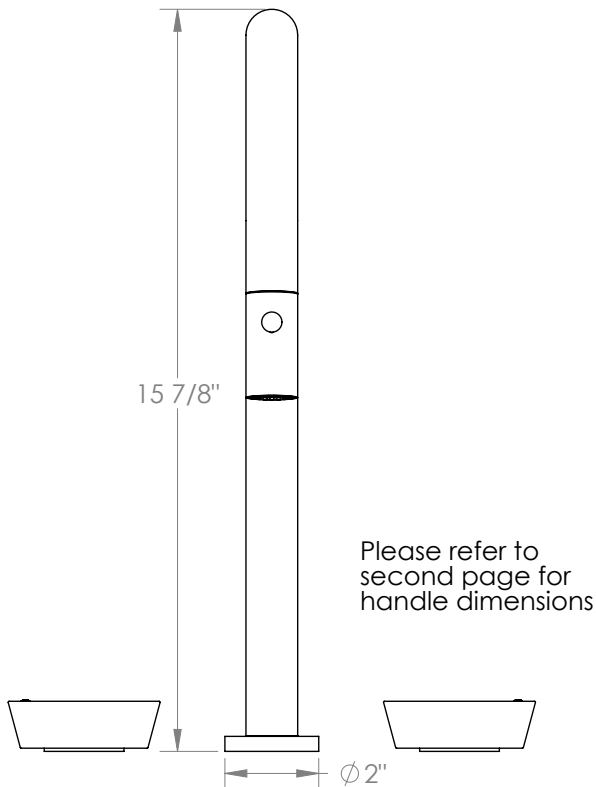

WATERMARK

BROOKLYN, NEW YORK

Zen 36-7PG2-NM

Deck Mounted, Two Handle, Gooseneck Faucet
with Pull Down Spray

- Pullout Hose Length: 14-16" (Final Length May Vary Depending on Spout Type)
- Fits Deck Up To 2-1/2" Thick
- Recommended Mounting Hole: 1-3/8"
- All Lead-Free Brass Construction
- Flow Rate: 1.75 GPM
- 1/4 Turn Ceramic Cartridge
- 2 Flow Patterns, Aerated and Spray, Controlled By One Button
- 360° Rotating Spout with Magnetic Docking for Spray
- Professional Installation Required

Available in all finishes shown on the [Watermark Designs website](https://www.watermark-designs.com)

Meets the applicable requirements of ASME A112.18.1-2005/CSA B125.1-05, entitled "Plumbing Supply Fittings".