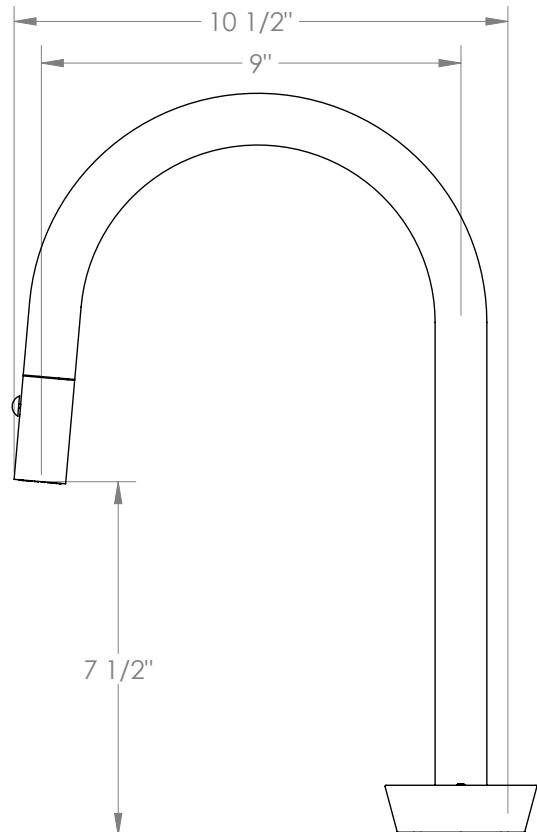

WATERMARK

BROOKLYN, NEW YORK

Zen 36-7PG2-NM

Deck Mounted, Two Handle, Gooseneck Faucet
with Pull Down Spray

- Pullout Hose Length: 14-16" (Final Length May Vary Depending on Spout Type)
- Fits Deck Up To 2-1/2" Thick
- Recommended Mounting Hole: 1-3/8"
- All Lead-Free Brass Construction
- Flow Rate: 1.75 GPM
- 1/4 Turn Ceramic Cartridge
- 2 Flow Patterns, Aerated and Spray, Controlled By One Button
- 360° Rotating Spout with Magnetic Docking for Spray
- Professional Installation Required

Available in all finishes shown on the [Watermark Designs website](https://www.watermark-designs.com)

Meets the applicable requirements of ASME A112.18.1-2005/CSA B125.1-05, entitled "Plumbing Supply Fittings".