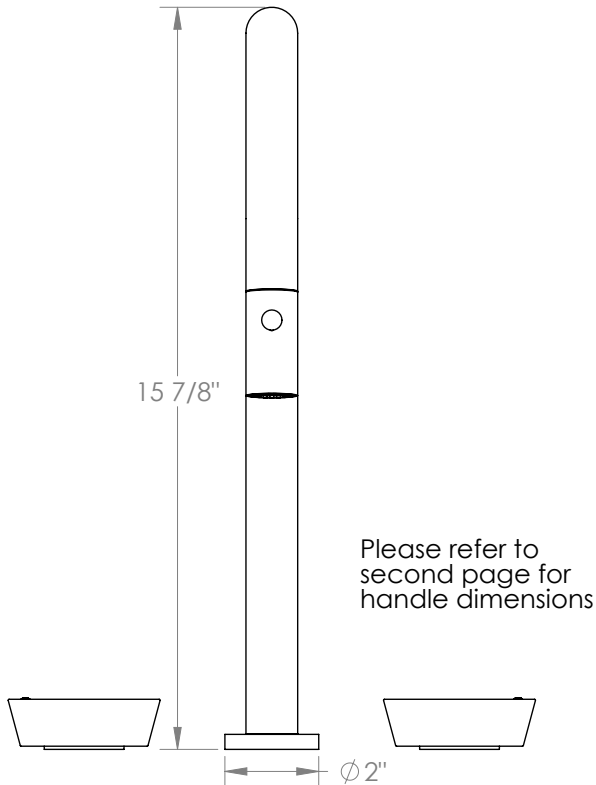

Meets the applicable requirements of ASME A112.18.1-2005/CSA B125.1-05, entitled "Plumbing Supply Fittings".

Watermark Designs reserves the right to make revisions without notice to produce specifications. All product dimensions are nominal.

09/2023

350 Dewitt Ave. Brooklyn, NY 11207 USA | T: 1 718 257 2800 | F: 1 718 257 2144 | customerservice@watermark-designs.com