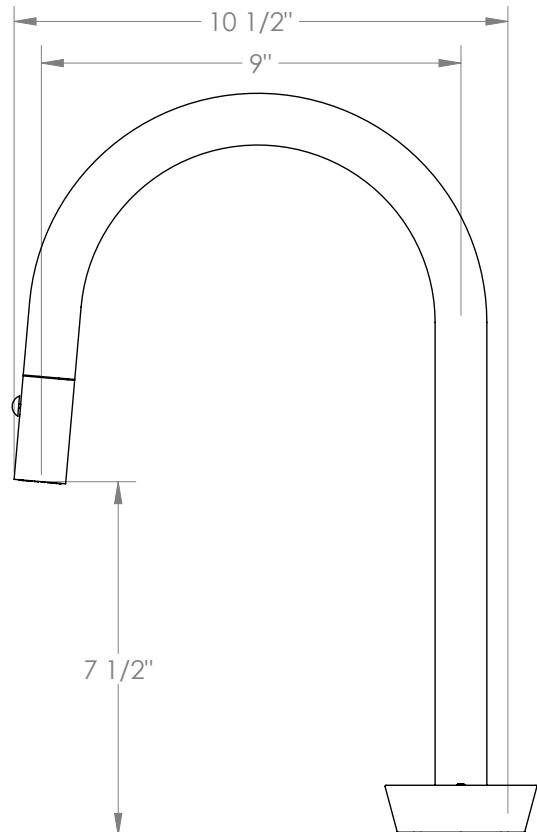

Meets the applicable requirements of ASME A112.18.1-2005/CSA B125.1-05, entitled "Plumbing Supply Fittings".

Watermark Designs reserves the right to make revisions without notice to produce specifications. All product dimensions are nominal.

09/2023

350 Dewitt Ave. Brooklyn, NY 11207 USA | T: 1 718 257 2800 | F: 1 718 257 2144 | customerservice@watermark-designs.com