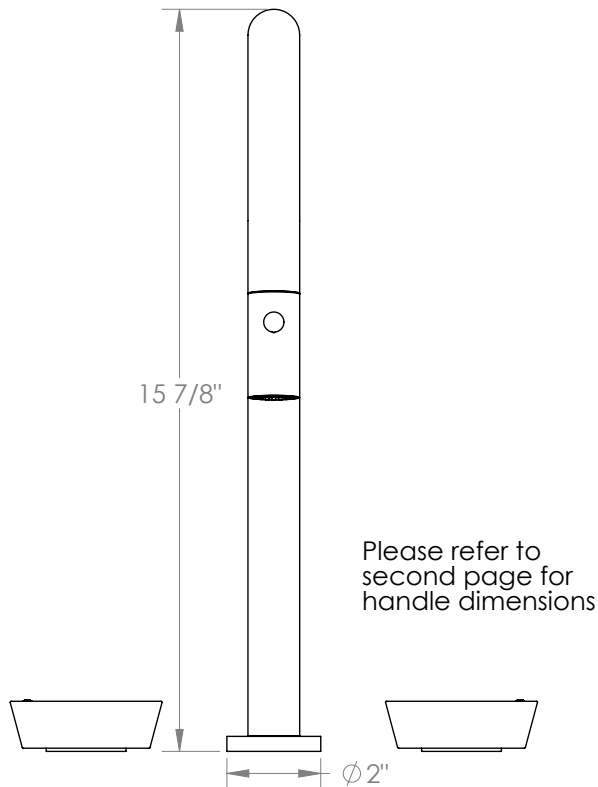

Meets the applicable requirements of ASME A112.18.1-2005/CSA B125.1-05, entitled "Plumbing Supply Fittings".

Watermark Designs reserves the right to make revisions without notice to produce specifications. All product dimensions are nominal.

09/2023

350 Dewitt Ave. Brooklyn, NY 11207 USA | T: 1 718 257 2800 | F: 1 718 257 2144 | customerservice@watermark-designs.com