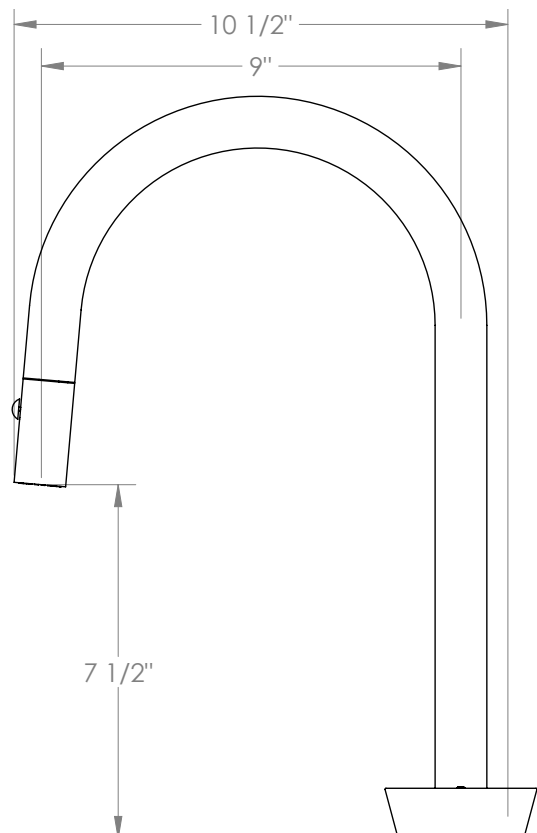

Meets the applicable requirements of ASME A112.18.1-2005/CSA B125.1-05, entitled "Plumbing Supply Fittings".

Watermark Designs reserves the right to make revisions without notice to produce specifications. All product dimensions are nominal.

09/2023

350 Dewitt Ave. Brooklyn, NY 11207 USA | T: 1 718 257 2800 | F: 1 718 257 2144 | customerservice@watermark-designs.com