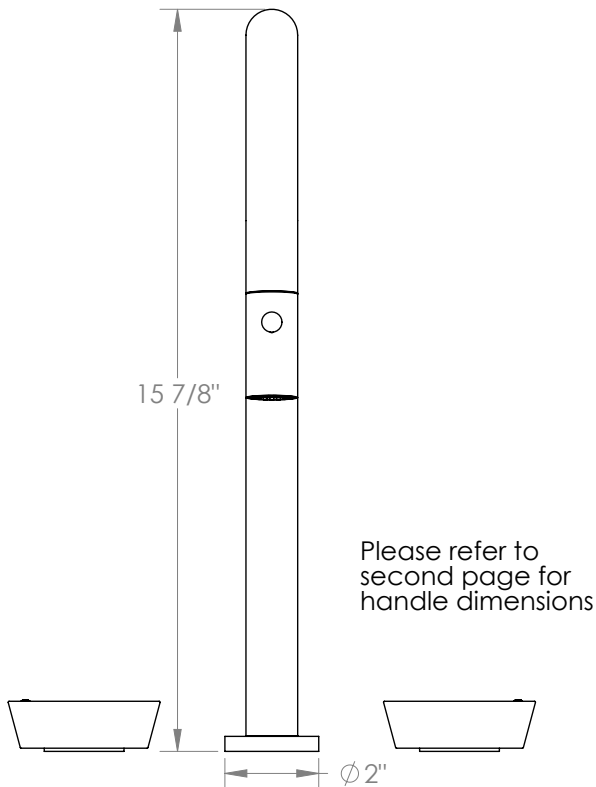

WATERMARK

BROOKLYN, NEW YORK

Zen 36-7PG2-HO

Deck Mounted, Two Handle, Gooseneck Faucet
with Pull Down Spray

- Pullout Hose Length: 14-16" (Final Length May Vary Depending on Spout Type)
- Fits Deck Up To 2-1/2" Thick
- Recommended Mounting Hole: 1-3/8"
- All Lead-Free Brass Construction
- Flow Rate: 1.75 GPM
- 1/4 Turn Ceramic Cartridge
- 2 Flow Patterns, Aerated and Spray, Controlled By One Button
- 360° Rotating Spout with Magnetic Docking for Spray
- Professional Installation Required

Available in all finishes shown on the [Watermark Designs website](https://www.watermark-designs.com)

Meets the applicable requirements of ASME A112.18.1-2005/CSA B125.1-05, entitled "Plumbing Supply Fittings".