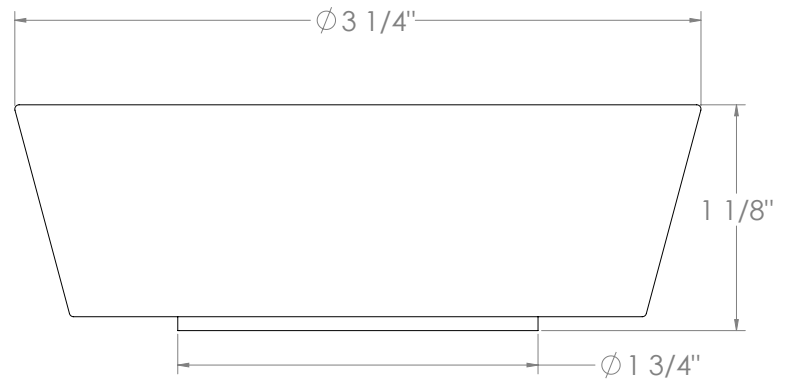

Stone Handles:

Honey Onyx (HO)