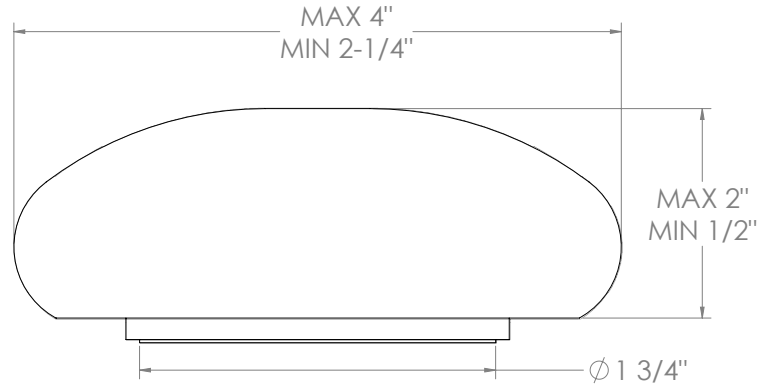

WATERMARK

BROOKLYN, NEW YORK

Zen 36-7PG2-HO

Deck Mounted, Two Handle, Gooseneck Faucet
with Pull Down Spray

- Pullout Hose Length: 14-16" (Final Length May Vary Depending on Spout Type)
- Fits Deck Up To 2-1/2" Thick
- Recommended Mounting Hole: 1-3/8"
- All Lead-Free Brass Construction
- Flow Rate: 1.75 GPM
- 1/4 Turn Ceramic Cartridge
- 2 Flow Patterns, Aerated and Spray, Controlled By One Button
- 360° Rotating Spout with Magnetic Docking for Spray
- Professional Installation Required

WATERMARK

BROOKLYN, NEW YORK

Rock Handles:

Harvest Dark (HD)

Harvest Light (HL)

Mountain Morning (MM)

Winter Morning (WM)

NOTE: Each rock handle is a natural stone handpicked from the pristine shores of the Great Lakes. Each one is unique and will not be identical to another, though we try to pair the most similar ones. The dimensions shown here are only to be used as a guide.