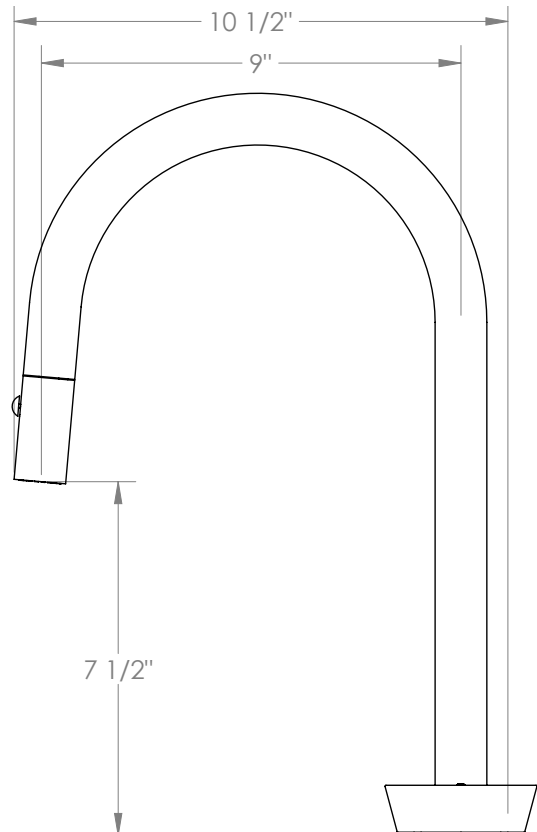

WATERMARK

BROOKLYN, NEW YORK

Zen 36-7PG2-HO

Deck Mounted, Two Handle, Gooseneck Faucet
with Pull Down Spray

- Pullout Hose Length: 14-16" (Final Length May Vary Depending on Spout Type)
- Fits Deck Up To 2-1/2" Thick
- Recommended Mounting Hole: 1-3/8"
- All Lead-Free Brass Construction
- Flow Rate: 1.75 GPM
- 1/4 Turn Ceramic Cartridge
- 2 Flow Patterns, Aerated and Spray, Controlled By One Button
- 360° Rotating Spout with Magnetic Docking for Spray
- Professional Installation Required

Available in all finishes shown on the [Watermark Designs website](https://www.watermark-designs.com)

Meets the applicable requirements of ASME A112.18.1-2005/CSA B125.1-05, entitled "Plumbing Supply Fittings".