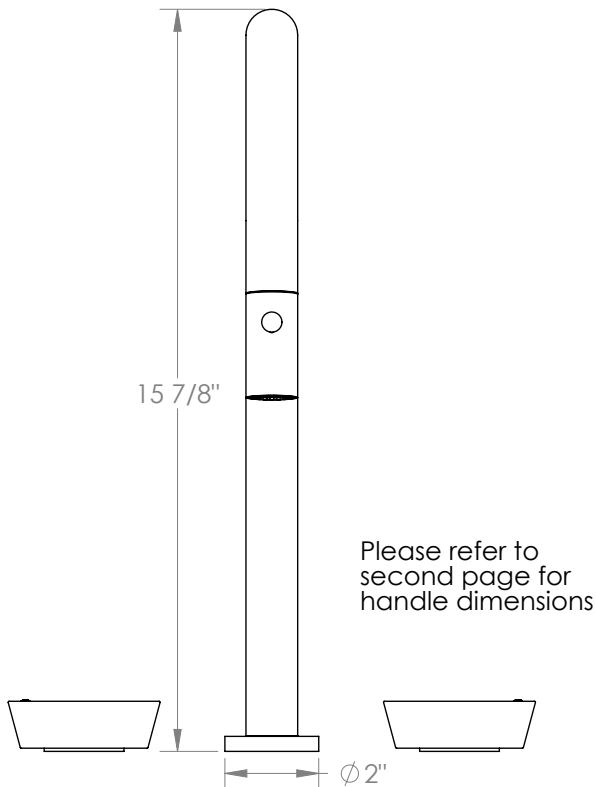

Meets the applicable requirements of ASME A112.18.1-2005/CSA B125.1-05, entitled "Plumbing Supply Fittings".

Watermark Designs reserves the right to make revisions without notice to produce specifications. All product dimensions are nominal.

09/2023

350 Dewitt Ave. Brooklyn, NY 11207 USA | T: 1 718 257 2800 | F: 1 718 257 2144 | customerservice@watermark-designs.com