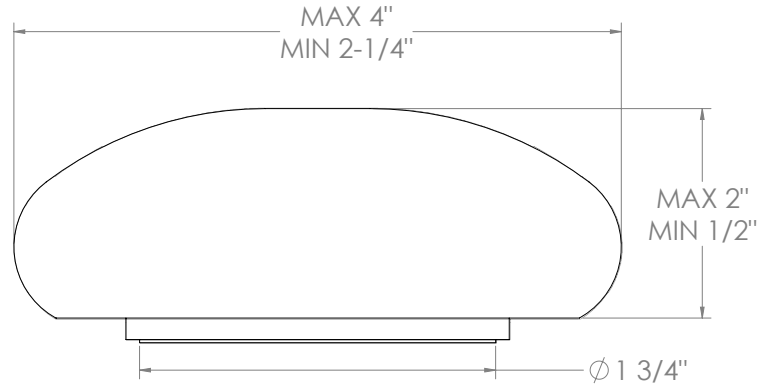

WATERMARK

BROOKLYN, NEW YORK

Zen 36-7PG2-CM

Deck Mounted, Two Handle, Gooseneck Faucet
with Pull Down Spray

- Pullout Hose Length: 14-16" (Final Length May Vary Depending on Spout Type)
- Fits Deck Up To 2-1/2" Thick
- Recommended Mounting Hole: 1-3/8"
- All Lead-Free Brass Construction
- Flow Rate: 1.75 GPM
- 1/4 Turn Ceramic Cartridge
- 2 Flow Patterns, Aerated and Spray, Controlled By One Button
- 360° Rotating Spout with Magnetic Docking for Spray
- Professional Installation Required

WATERMARK

BROOKLYN, NEW YORK

Rock Handles:

Harvest Dark (HD)

Harvest Light (HL)

Mountain Morning (MM)

Winter Morning (WM)

NOTE: Each rock handle is a natural stone handpicked from the pristine shores of the Great Lakes. Each one is unique and will not be identical to another, though we try to pair the most similar ones. The dimensions shown here are only to be used as a guide.