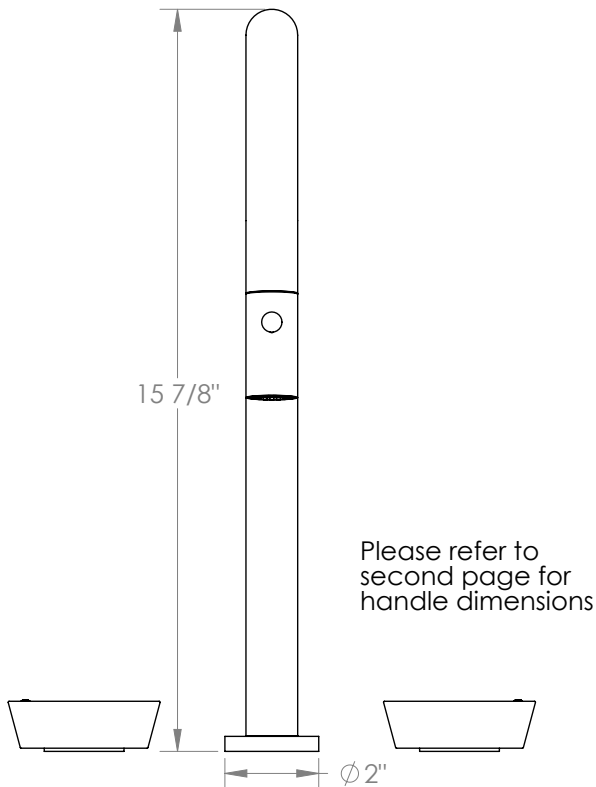

WATERMARK

BROOKLYN, NEW YORK

Zen 36-7PG2-CM

Deck Mounted, Two Handle, Gooseneck Faucet
with Pull Down Spray

- Pullout Hose Length: 14-16" (Final Length May Vary Depending on Spout Type)
- Fits Deck Up To 2-1/2" Thick
- Recommended Mounting Hole: 1-3/8"
- All Lead-Free Brass Construction
- Flow Rate: 1.75 GPM
- 1/4 Turn Ceramic Cartridge
- 2 Flow Patterns, Aerated and Spray, Controlled By One Button
- 360° Rotating Spout with Magnetic Docking for Spray
- Professional Installation Required

Available in all finishes shown on the [Watermark Designs website](https://www.watermark-designs.com)

Please refer to
second page for
handle dimensions

Meets the applicable requirements of ASME A112.18.1-2005/CSA B125.1-05, entitled "Plumbing Supply Fittings".