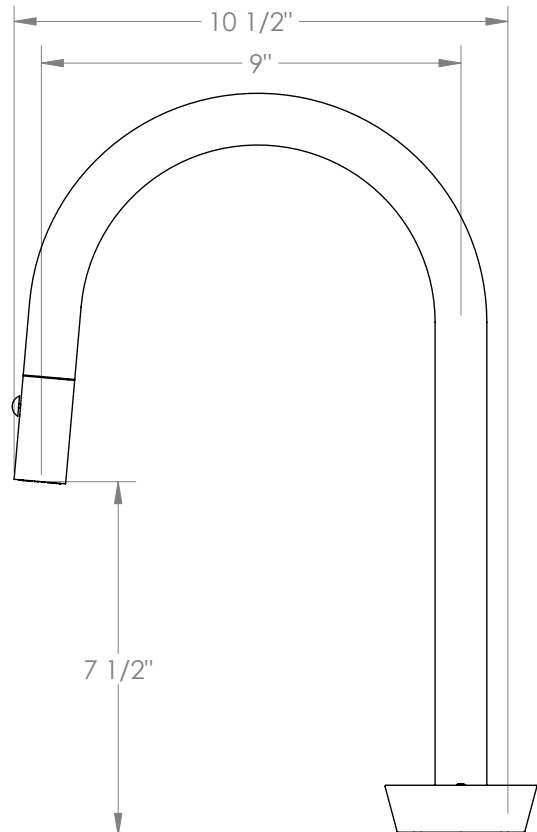

WATERMARK

BROOKLYN, NEW YORK

Zen 36-7PG2-CM

Deck Mounted, Two Handle, Gooseneck Faucet
with Pull Down Spray

- Pullout Hose Length: 14-16" (Final Length May Vary Depending on Spout Type)
- Fits Deck Up To 2-1/2" Thick
- Recommended Mounting Hole: 1-3/8"
- All Lead-Free Brass Construction
- Flow Rate: 1.75 GPM
- 1/4 Turn Ceramic Cartridge
- 2 Flow Patterns, Aerated and Spray, Controlled By One Button
- 360° Rotating Spout with Magnetic Docking for Spray
- Professional Installation Required

Available in all finishes shown on the [Watermark Designs website](https://www.watermark-designs.com)

Please refer to
second page for
handle dimensions

Meets the applicable requirements of ASME A112.18.1-2005/CSA B125.1-05, entitled "Plumbing Supply Fittings".