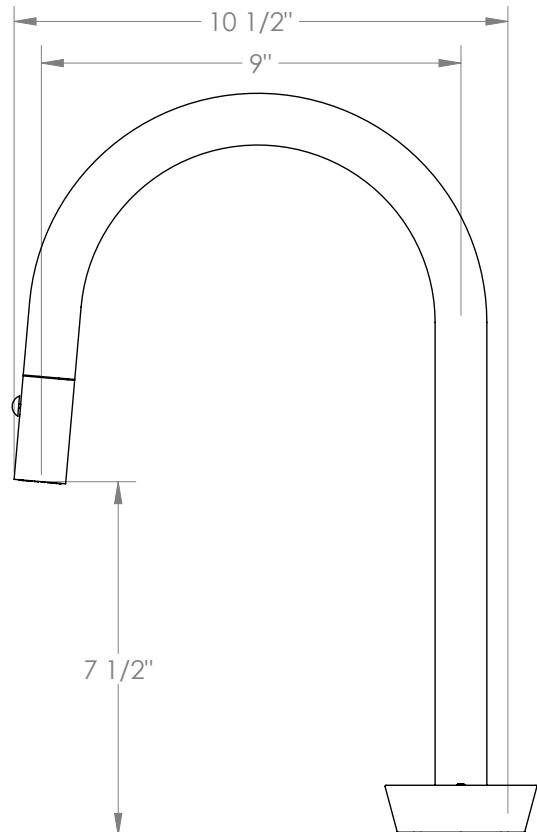

WATERMARK

BROOKLYN, NEW YORK

Zen 36-7PG2-BL1

Deck Mounted, Two Handle, Gooseneck Faucet
with Pull Down Spray

- Pullout Hose Length: 14-16" (Final Length May Vary Depending on Spout Type)
- Fits Deck Up To 2-1/2" Thick
- Recommended Mounting Hole: 1-3/8"
- All Lead-Free Brass Construction
- Flow Rate: 1.75 GPM
- 1/4 Turn Ceramic Cartridge
- 2 Flow Patterns, Aerated and Spray, Controlled By One Button
- 360° Rotating Spout with Magnetic Docking for Spray
- Professional Installation Required

Available in all finishes shown on the [Watermark Designs website](https://www.watermark-designs.com)

Meets the applicable requirements of ASME A112.18.1-2005/CSA B125.1-05, entitled "Plumbing Supply Fittings".