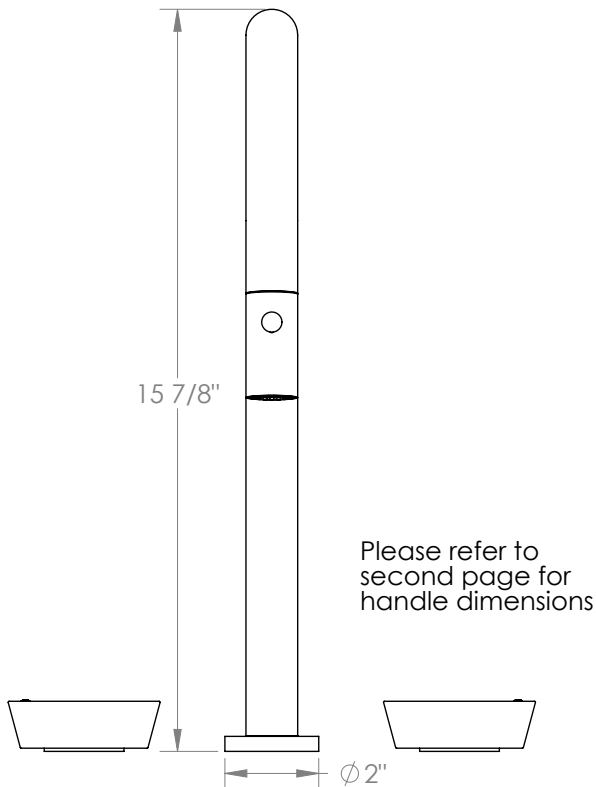

WATERMARK

BROOKLYN, NEW YORK

Zen 36-7PG2-BL1

Deck Mounted, Two Handle, Gooseneck Faucet
with Pull Down Spray

- Pullout Hose Length: 14-16" (Final Length May Vary Depending on Spout Type)
- Fits Deck Up To 2-1/2" Thick
- Recommended Mounting Hole: 1-3/8"
- All Lead-Free Brass Construction
- Flow Rate: 1.75 GPM
- 1/4 Turn Ceramic Cartridge
- 2 Flow Patterns, Aerated and Spray, Controlled By One Button
- 360° Rotating Spout with Magnetic Docking for Spray
- Professional Installation Required

Available in all finishes shown on the [Watermark Designs website](https://www.watermark-designs.com)

Meets the applicable requirements of ASME A112.18.1-2005/CSA B125.1-05, entitled "Plumbing Supply Fittings".