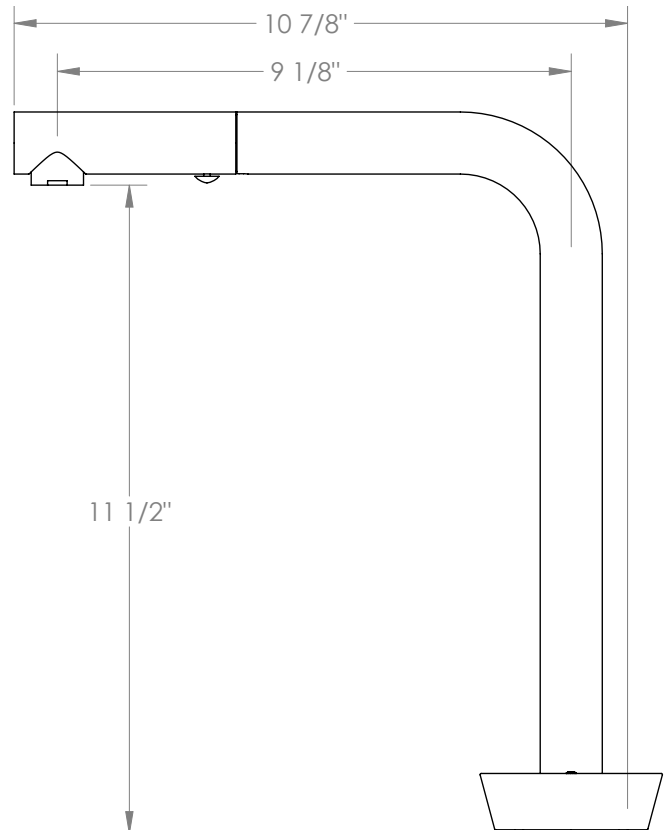

WATERMARK

BROOKLYN, NEW YORK

Zen 36-7P1-WM

Deck Mounted, Two Handle Faucet with Pull Out Spray

- Pullout Hose Length: 14-16" (Final Length May Vary Depending on Spout Type)
- Fits Deck Up To 2-1/2" Thick
- Recommended Mounting Hole: 1-3/8"
- All Lead-Free Brass Construction
- Flow Rate: 1.75 GPM
- 1/4 Turn Ceramic Cartridge
- 2 Flow Patterns, Aerated and Spray, Controlled By One Button
- 360° Rotating Spout with Magnetic Docking for Spray
- Professional Installation Required

Available in all finishes shown on the [Watermark Designs website](#)

Meets the applicable requirements of ASME A112.18.1-2005/CSA B125.1-05, entitled "Plumbing Supply Fittings".

Watermark Designs reserves the right to make revisions without notice to produce specifications. All product dimensions are nominal.