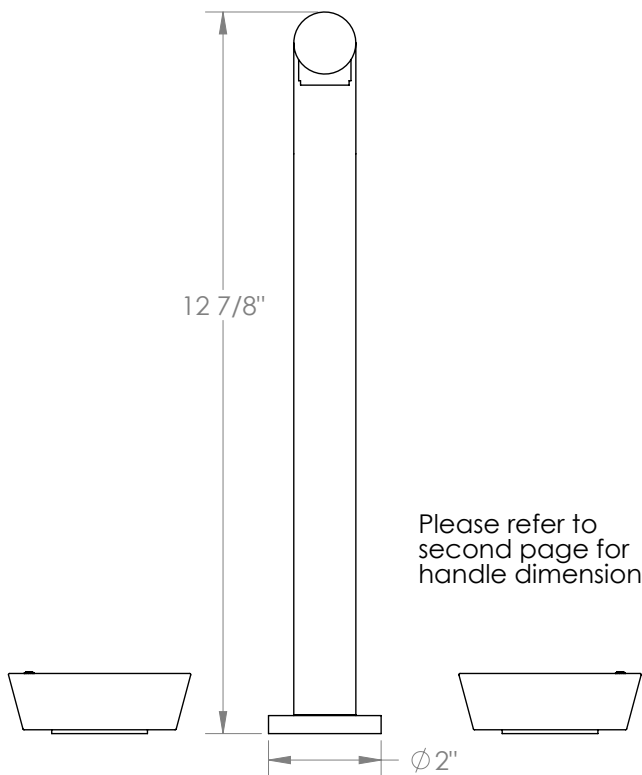

WATERMARK

BROOKLYN, NEW YORK

Zen 36-7P1-WM

Deck Mounted, Two Handle Faucet with Pull Out Spray

- Pullout Hose Length: 14-16" (Final Length May Vary Depending on Spout Type)
- Fits Deck Up To 2-1/2" Thick
- Recommended Mounting Hole: 1-3/8"
- All Lead-Free Brass Construction
- Flow Rate: 1.75 GPM
- 1/4 Turn Ceramic Cartridge
- 2 Flow Patterns, Aerated and Spray, Controlled By One Button
- 360° Rotating Spout with Magnetic Docking for Spray
- Professional Installation Required

Available in all finishes shown on the [Watermark Designs website](#)

Meets the applicable requirements of ASME A112.18.1-2005/CSA B125.1-05, entitled "Plumbing Supply Fittings".

Watermark Designs reserves the right to make revisions without notice to produce specifications. All product dimensions are nominal.