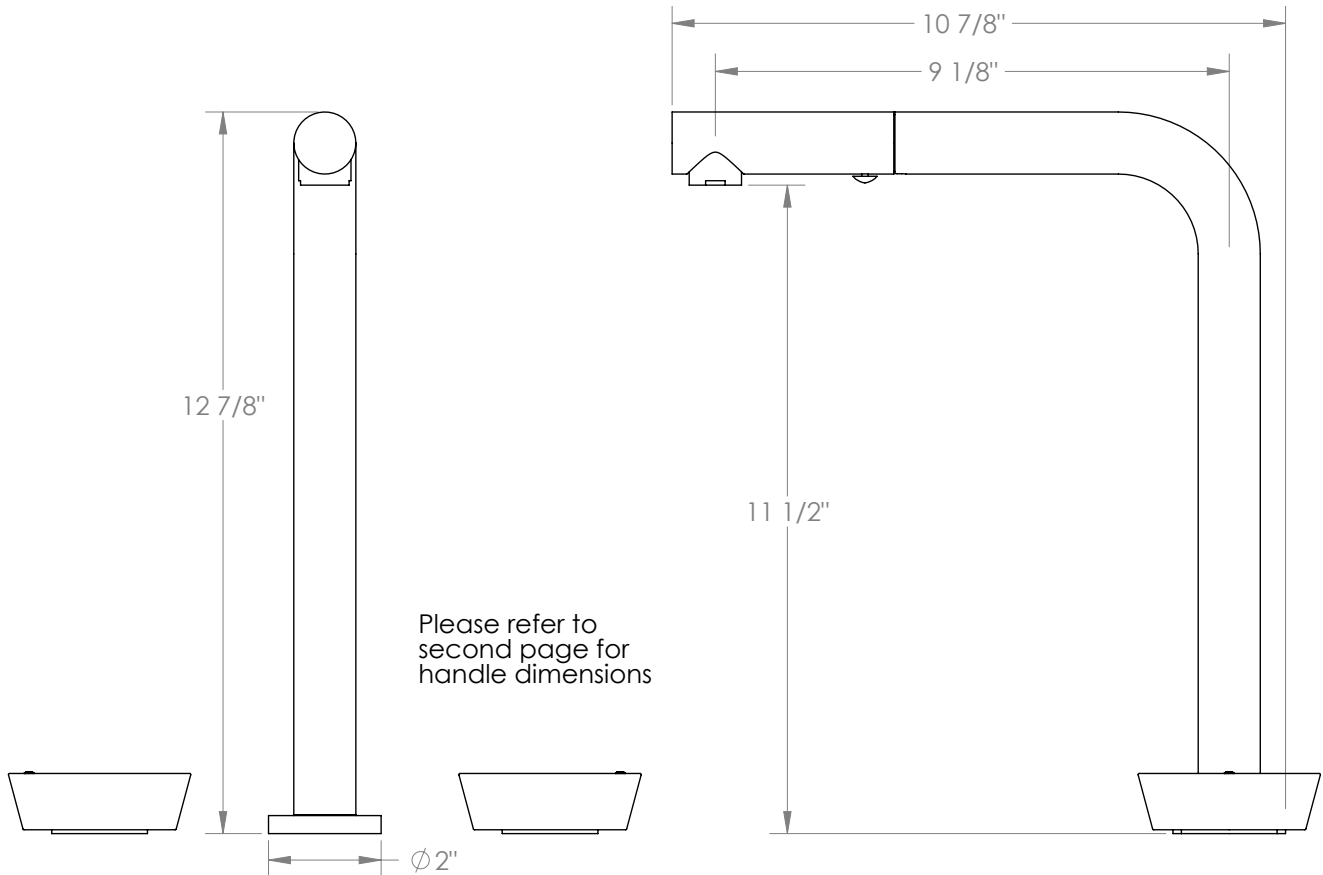

Meets the applicable requirements of ASME A112.18.1-2005/CSA B125.1-05, entitled "Plumbing Supply Fittings".

Watermark Designs reserves the right to make revisions without notice to produce specifications. All product dimensions are nominal.

09/2023

350 Dewitt Ave. Brooklyn, NY 11207 USA | T: 1 718 257 2800 | F: 1 718 257 2144 | customerservice@watermark-designs.com