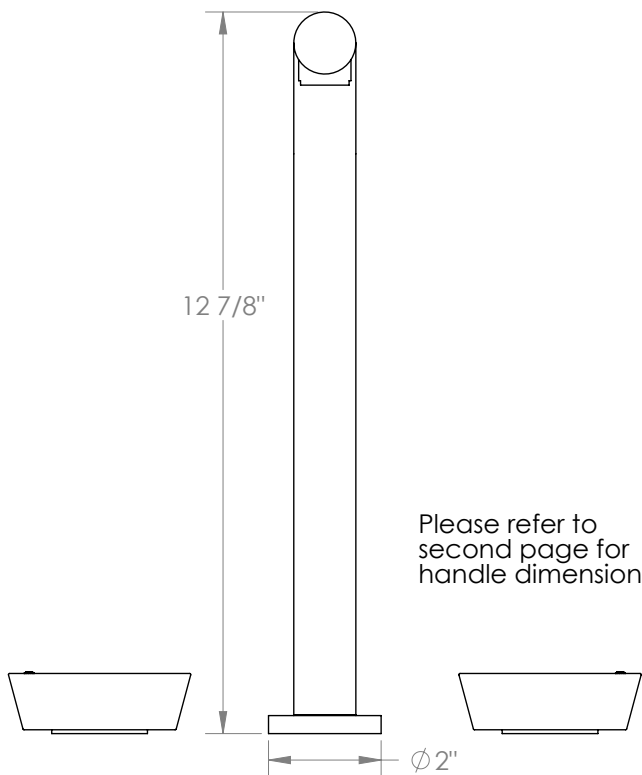

WATERMARK

BROOKLYN, NEW YORK

Zen 36-7P1-MM Deck Mounted, Two Handle Faucet with Pull Out Spray

- Pullout Hose Length: 14-16" (Final Length May Vary Depending on Spout Type)
- Fits Deck Up To 2-1/2" Thick
- Recommended Mounting Hole: 1-3/8"
- All Lead-Free Brass Construction
- Flow Rate: 1.75 GPM
- 1/4 Turn Ceramic Cartridge
- 2 Flow Patterns, Aerated and Spray, Controlled By One Button
- 360° Rotating Spout with Magnetic Docking for Spray
- Professional Installation Required

Available in all finishes shown on the [Watermark Designs website](#)

Meets the applicable requirements of ASME A112.18.1-2005/CSA B125.1-05, entitled "Plumbing Supply Fittings".

Watermark Designs reserves the right to make revisions without notice to produce specifications. All product dimensions are nominal.