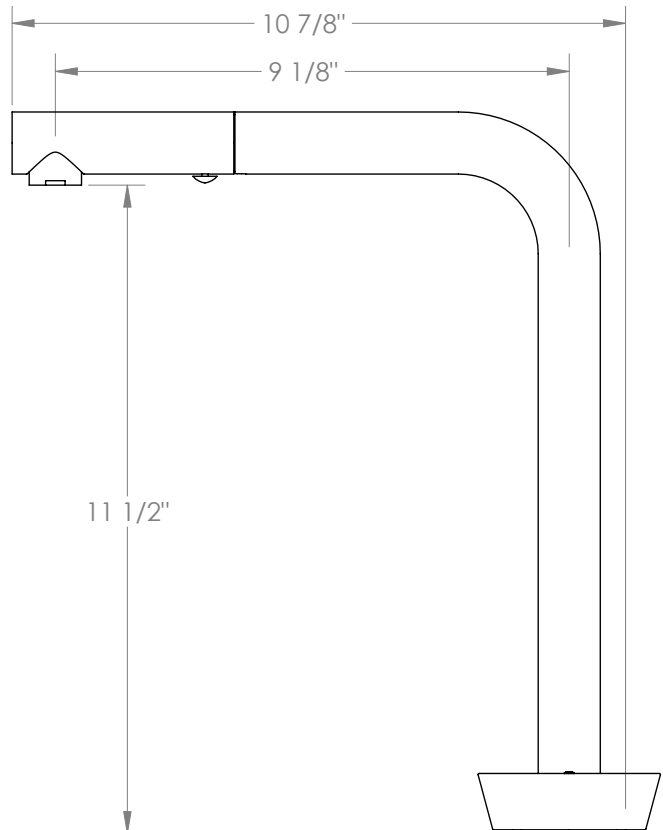

WATERMARK

BROOKLYN, NEW YORK

Zen 36-7P1-MM Deck Mounted, Two Handle Faucet with Pull Out Spray

- Pullout Hose Length: 14-16" (Final Length May Vary Depending on Spout Type)
- Fits Deck Up To 2-1/2" Thick
- Recommended Mounting Hole: 1-3/8"
- All Lead-Free Brass Construction
- Flow Rate: 1.75 GPM
- 1/4 Turn Ceramic Cartridge
- 2 Flow Patterns, Aerated and Spray, Controlled By One Button
- 360° Rotating Spout with Magnetic Docking for Spray
- Professional Installation Required

Available in all finishes shown on the [Watermark Designs website](#)

Meets the applicable requirements of ASME A112.18.1-2005/CSA B125.1-05, entitled "Plumbing Supply Fittings".

Watermark Designs reserves the right to make revisions without notice to produce specifications. All product dimensions are nominal.