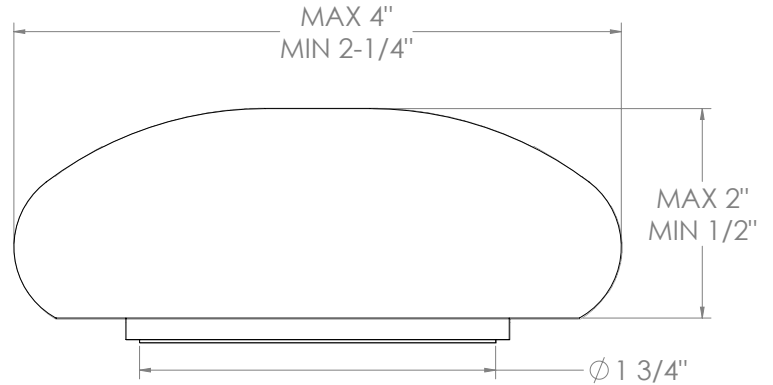

WATERMARK

BROOKLYN, NEW YORK

Zen 36-7P1-IW Deck Mounted, Two Handle Faucet with Pull Out Spray

- Pullout Hose Length: 14-16" (Final Length May Vary Depending on Spout Type)
- Fits Deck Up To 2-1/2" Thick
- Recommended Mounting Hole: 1-3/8"
- All Lead-Free Brass Construction
- Flow Rate: 1.75 GPM
- 1/4 Turn Ceramic Cartridge
- 2 Flow Patterns, Aerated and Spray, Controlled By One Button
- 360° Rotating Spout with Magnetic Docking for Spray
- Professional Installation Required

WATERMARK

BROOKLYN, NEW YORK

Rock Handles:

Harvest Dark (HD)

Harvest Light (HL)

Mountain Morning (MM)

Winter Morning (WM)

NOTE: Each rock handle is a natural stone handpicked from the pristine shores of the Great Lakes. Each one is unique and will not be identical to another, though we try to pair the most similar ones. The dimensions shown here are only to be used as a guide.