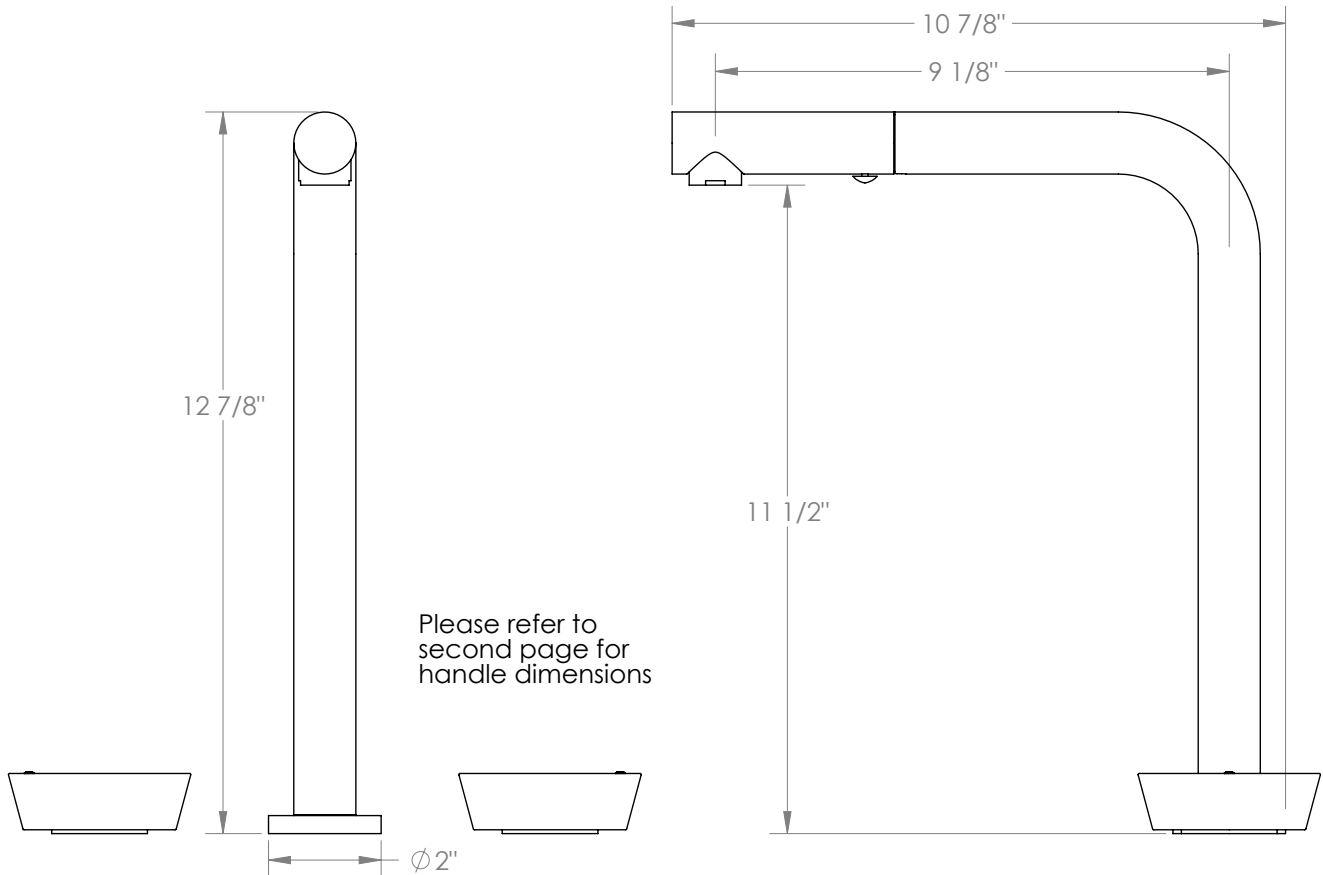

WATERMARK

BROOKLYN, NEW YORK

Zen 36-7P1-IW Deck Mounted, Two Handle Faucet with Pull Out Spray

- Pullout Hose Length: 14-16" (Final Length May Vary Depending on Spout Type)
- Fits Deck Up To 2-1/2" Thick
- Recommended Mounting Hole: 1-3/8"
- All Lead-Free Brass Construction
- Flow Rate: 1.75 GPM
- 1/4 Turn Ceramic Cartridge
- 2 Flow Patterns, Aerated and Spray, Controlled By One Button
- 360° Rotating Spout with Magnetic Docking for Spray
- Professional Installation Required

Available in all finishes shown on the [Watermark Designs website](https://www.watermark-designs.com)

Meets the applicable requirements of ASME A112.18.1-2005/CSA B125.1-05, entitled "Plumbing Supply Fittings".