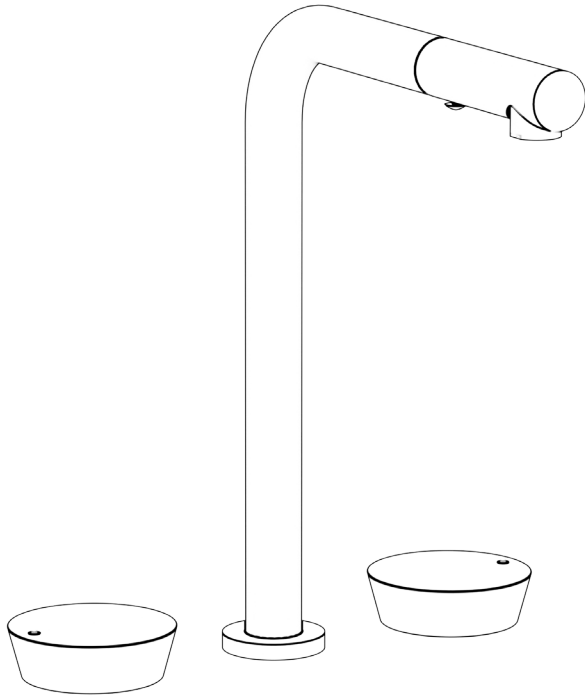

## Zen 36-7P1-HO Deck Mounted, Two Handle Faucet with Pull Out Spray

- Pullout Hose Length: 14-16" (Final Length May Vary Depending on Spout Type)
- Fits Deck Up To 2-1/2" Thick
- Recommended Mounting Hole: 1-3/8"
- All Lead-Free Brass Construction
- Flow Rate: 1.75 GPM
- 1/4 Turn Ceramic Cartridge
- 2 Flow Patterns, Aerated and Spray, Controlled By One Button
- 360° Rotating Spout with Magnetic Docking for Spray
- Professional Installation Required