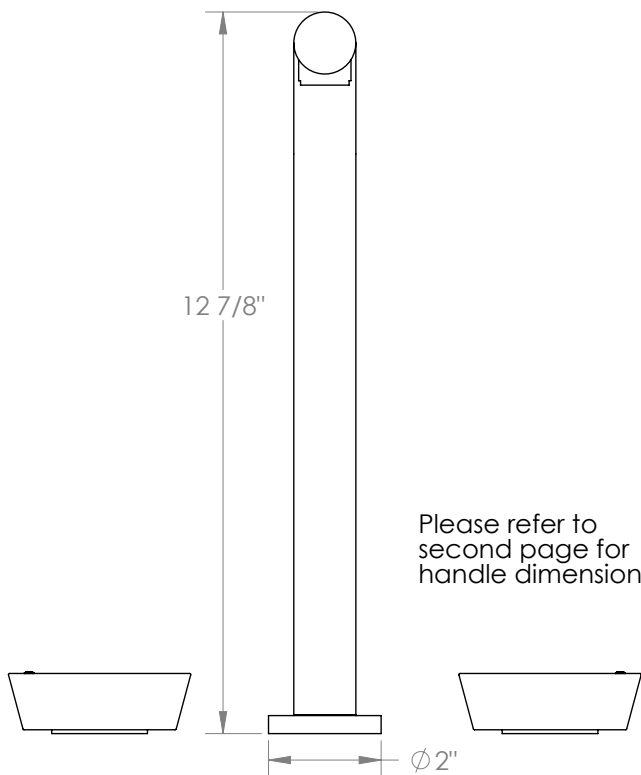

Meets the applicable requirements of ASME A112.18.1-2005/CSA B125.1-05, entitled "Plumbing Supply Fittings".

Watermark Designs reserves the right to make revisions without notice to produce specifications. All product dimensions are nominal.

09/2023

350 Dewitt Ave. Brooklyn, NY 11207 USA | T: 1 718 257 2800 | F: 1 718 257 2144 | customerservice@watermark-designs.com