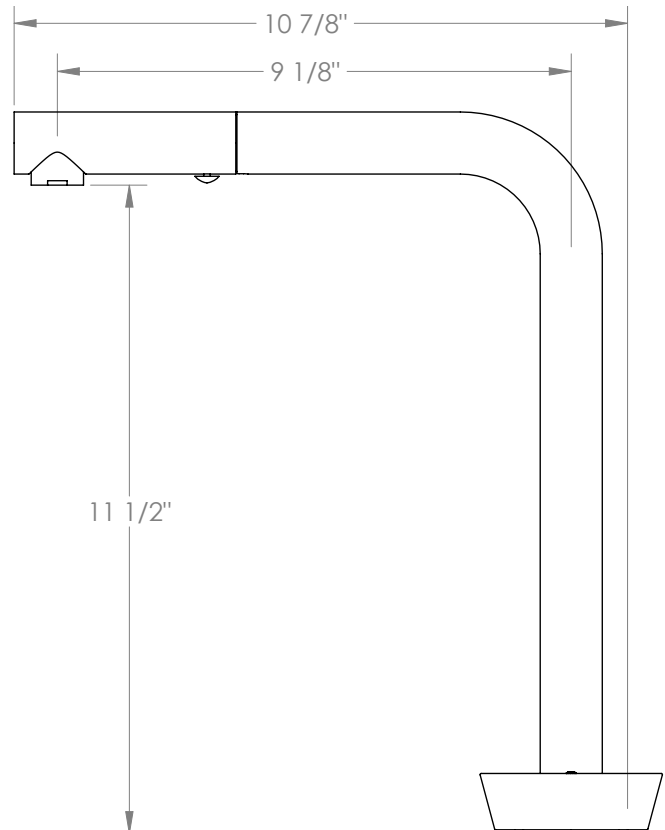

WATERMARK

BROOKLYN, NEW YORK

Zen 36-7P1-HL Deck Mounted, Two Handle Faucet with Pull Out Spray

- Pullout Hose Length: 14-16" (Final Length May Vary Depending on Spout Type)
- Fits Deck Up To 2-1/2" Thick
- Recommended Mounting Hole: 1-3/8"
- All Lead-Free Brass Construction
- Flow Rate: 1.75 GPM
- 1/4 Turn Ceramic Cartridge
- 2 Flow Patterns, Aerated and Spray, Controlled By One Button
- 360° Rotating Spout with Magnetic Docking for Spray
- Professional Installation Required

Available in all finishes shown on the [Watermark Designs website](https://www.watermark-designs.com)

Meets the applicable requirements of ASME A112.18.1-2005/CSA B125.1-05, entitled "Plumbing Supply Fittings".